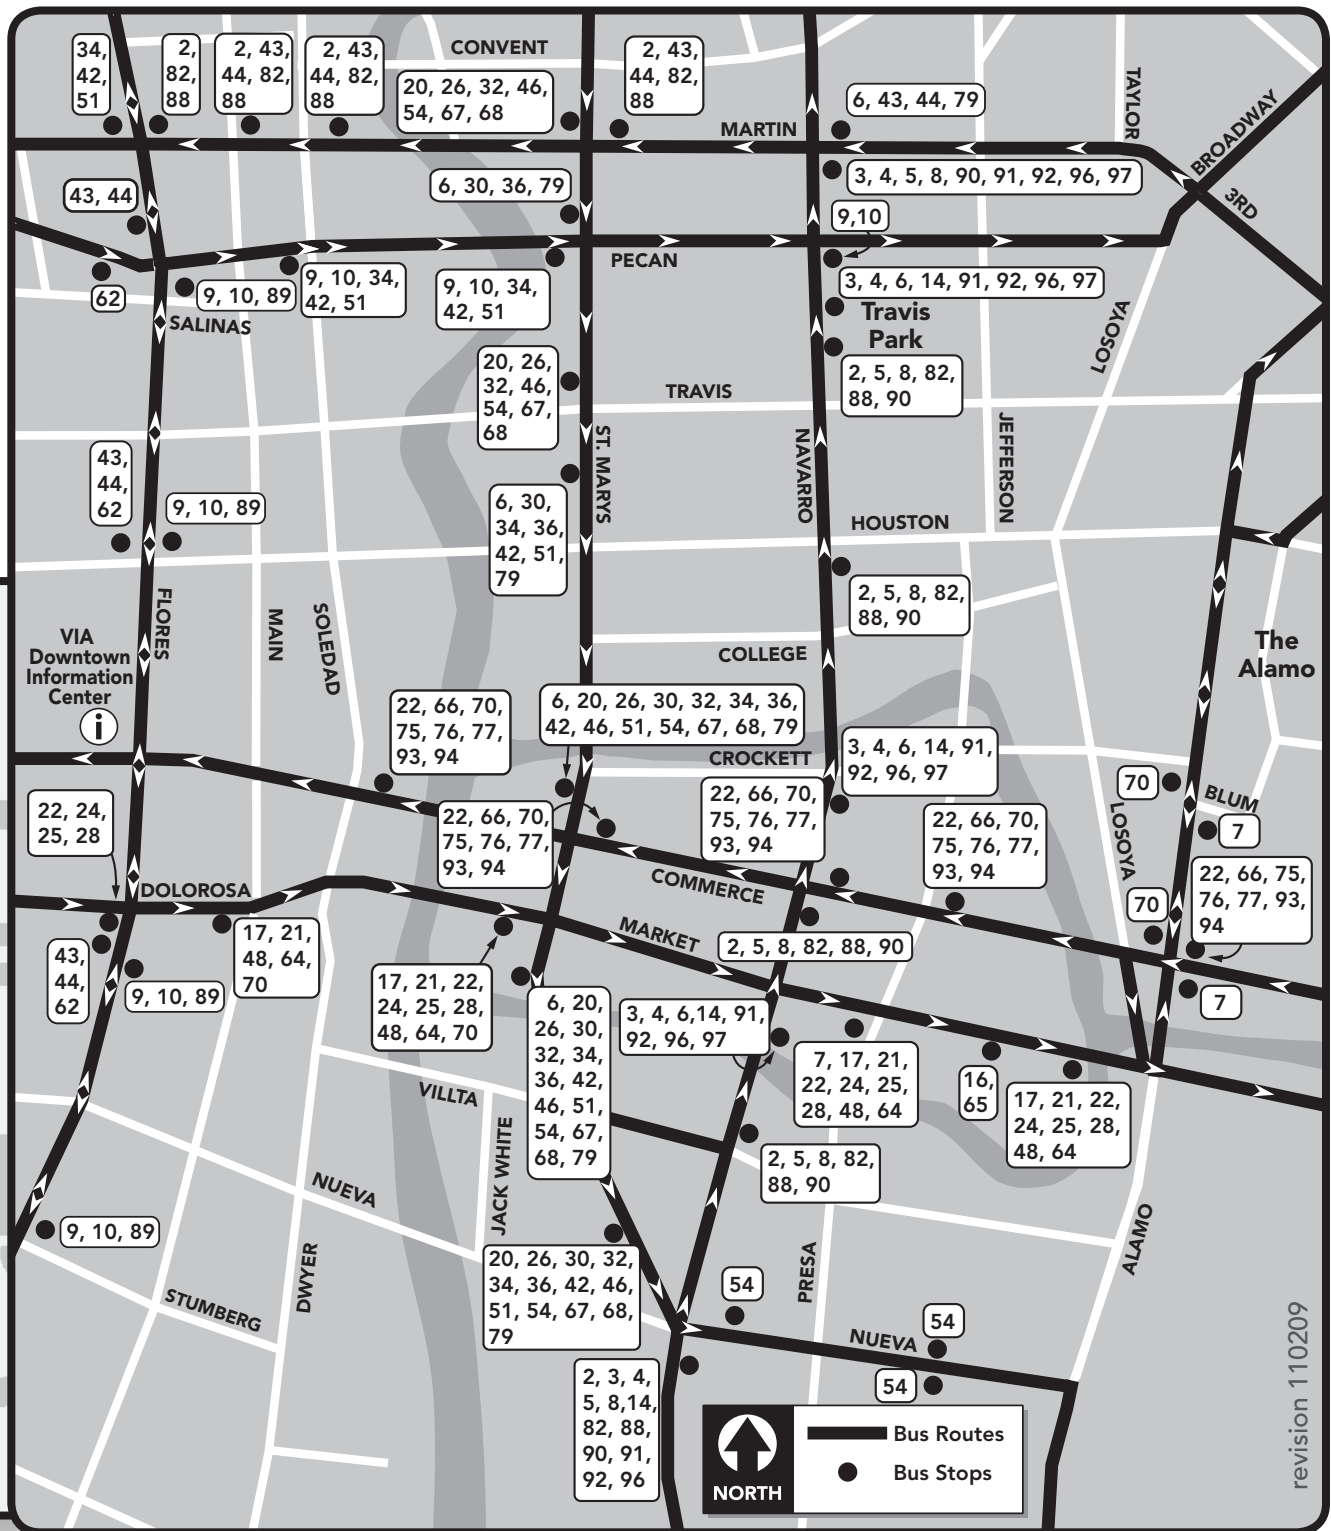

Major Downtown Bus Stops

EFFECTIVE NOVEMBER 2, 2009

Routes traveling through downtown continue as a different route (route pair) departing downtown. The downtown routes and their pairs are as follows:

East / West Routes

- 7 / 70
- 16
- 17 / 93, 94
- 21 / 77
- 22
- 24 / 66
- 25 / 75
- 28 / 76
- 48
- 64
- 65

North / South Routes

- 2 / 34
- 3 / 46
- 4 / 20
- 5 / 30
- 6
- 8 / 67
- 9 / 43
- 10 / 44
- 14 / 79
- 26 / 91
- 32 / 96
- 36 / 90
- 42 / 88
- 51 / 82
- 54 / 97
- 62 / 89
- 68 / 92