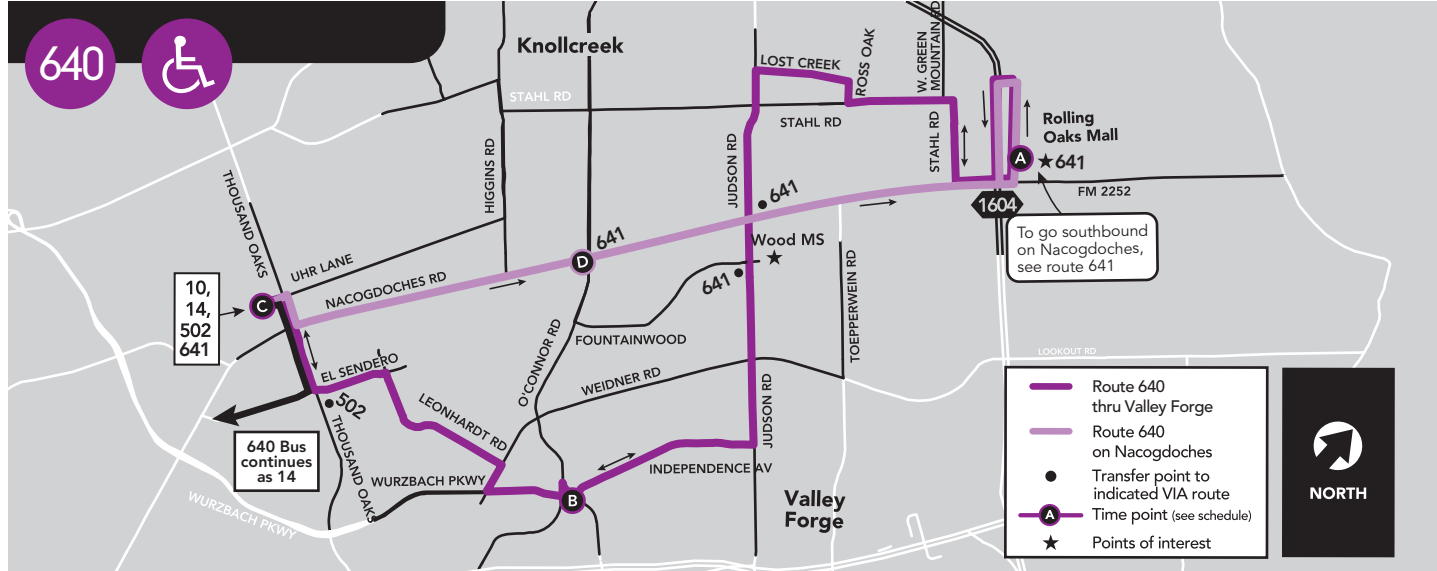

640

- Route 640 thru Valley Forge
- Route 640 on Nacogdoches
- Transfer point to indicated VIA route
- Time point (see schedule)
- Points of interest

MONDAY – FRIDAY

SOUTHBOUND THRU VALLEY FORGE
continues as 14 Perrin Beitel

FG & TG - From or to VIA garage at 1021 San Pedro.

NORTHBOUND ON NACOGDOCHES
continues as 641 SOUTHBOUND thru Knollcreek

| | C Naco Pass | D Nacogdoches & O' Connor | A Rolling Oaks Mall |
|-----------|-----------------------|-------------------------------------|-------------------------------|
| AM | | | |
| | 6:00 | 6:07 | 6:16 |
| | 7:00 | 7:07 | 7:16 |
| | 8:00 | 8:07 | 8:16 |
| | 9:00 | 9:07 | 9:16 |
| | 10:00 | 10:07 | 10:16 |
| | 11:00 | 11:07 | 11:16 |
| PM | | | |
| | 12:00 | 12:07 | 12:17 |
| | 1:00 | 1:07 | 1:17 |
| | 2:00 | 2:07 | 2:17 |