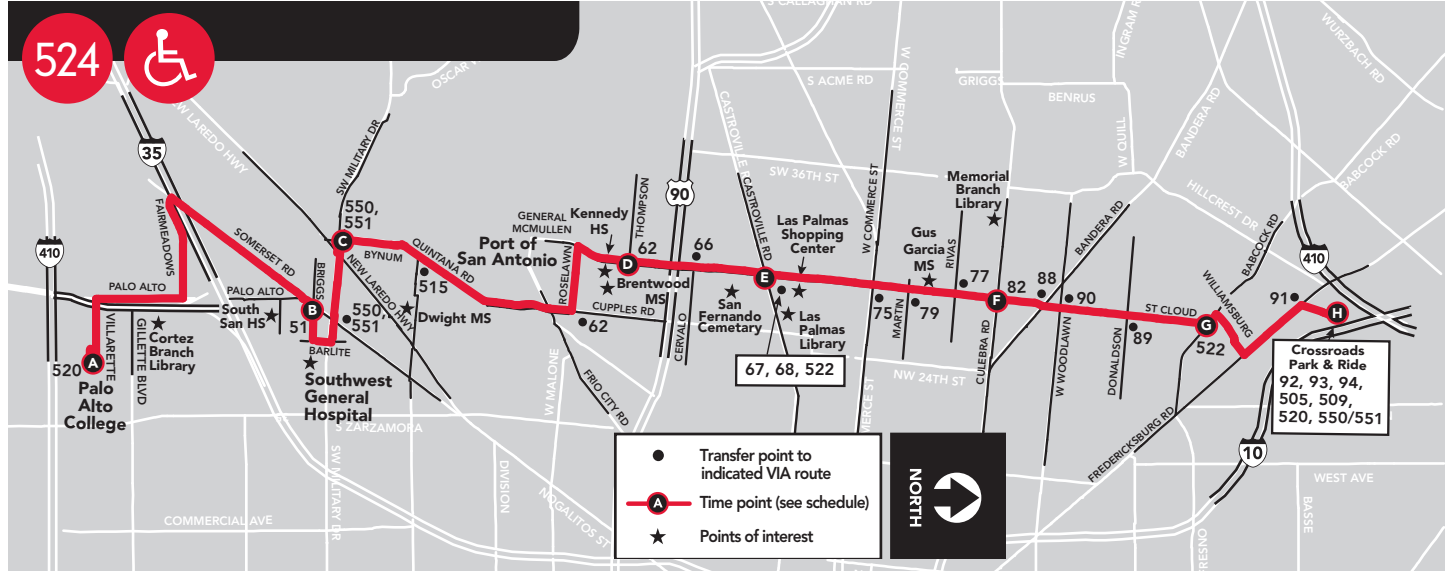

524 

● Transfer point to indicated VIA route  
 ● Time point (see schedule)  
 ★ Points of interest

**MONDAY - FRIDAY**

**NORTHBOUND: TRAVELS FROM A → H**

A	B	C	D	E	F	G	H
Palo Alto College	Briggs & Somerset	S.W. Military & Bynum	General McMullen & Thompson	General McMullen & Castroville	General McMullen & Culebra	Babcock & St. Cloud	Crossroads Park & Ride

**SOUTHBOUND: TRAVELS FROM H → A**

H	G	F	E	D	C	B	A
Crossroads Park & Ride	Babcock & St. Cloud	General McMullen & Culebra	General McMullen & Castroville	General McMullen & Thompson	S.W. Military & Bynum	Briggs & Somerset	Palo Alto College

FG & TG - From or to VIA garage at 1021 San Pedro.

**HOLIDAY SCHEDULES**

Bus service on VIA observed holidays will be provided as

**PERSONAL TRIP PLANNER:** Plan your own bus trip online 24 hours a day. Log on to [www.viainfo.net](http://www.viainfo.net), and select Personal Trip Planner. Just enter where and when you want to go on the bus and the Trip Planner does the rest—providing you with step-by-step instructions and a map of your trip.

## GENERAL McMULLEN FREQUENT

Crossroads Park & Ride, Las Palmas Shopping Ctr., Southwest Gen. Hospital, Palo Alto College

**EFFECTIVE: 11-03-2008**

**BUS FARES:**

	ADULT	DISCOUNT*
• Metro, Frequent, or Skip Service	\$ 1.10	\$ .55
• Express Service	2.50	1.25
• Transfer Slip	.15	.07
• Monthly Big Pass	30.00	15.00