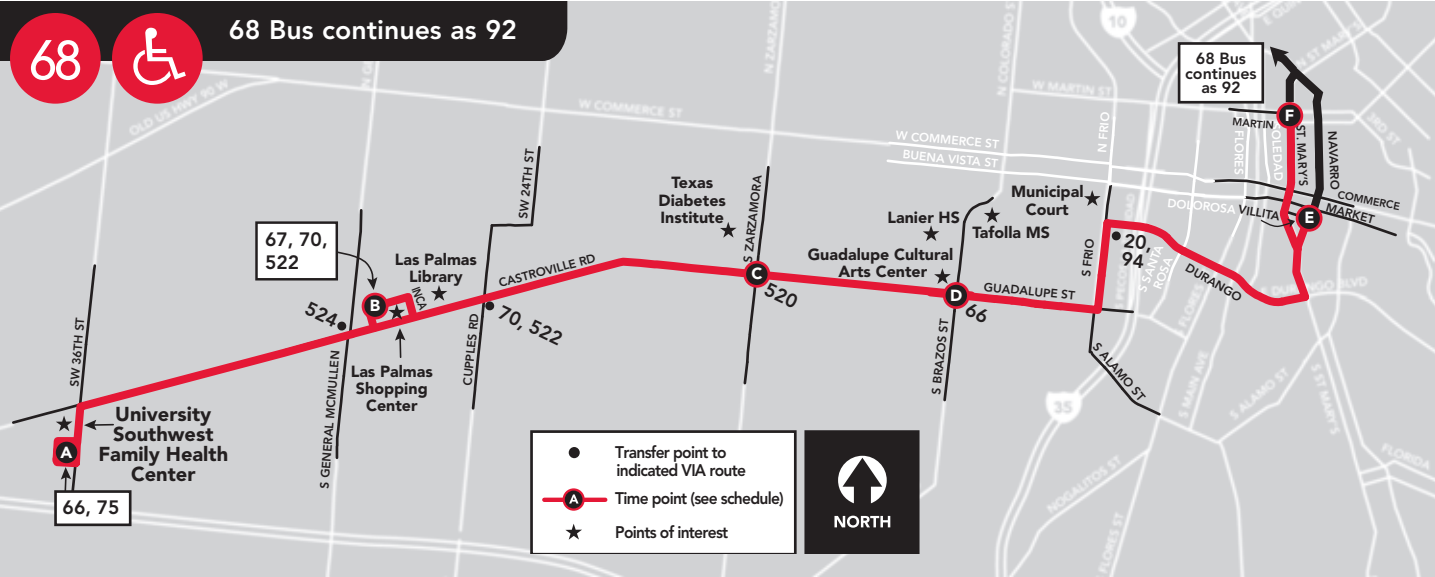

68

68 Bus continues as 92

- Transfer point to indicated VIA route
- A Time point (see schedule)
- ★ Points of interest

**MONDAY - FRIDAY**

**EASTBOUND: TRAVELS FROM A → E**

A	B	C	D	E
University Family Health Center	Las Palmas Shopping Center	Guadalupe & Zarzamora	Guadalupe & Brazos	Navarro & Villita
<b>AM</b>				
FG 4:00	4:06	4:12	4:16	4:25
	FG 4:46	4:52	4:56	5:05
FG 5:00	5:06	5:12	5:16	5:25
	FG 5:21	5:27	5:31	5:40
5:25	5:36	5:42	5:46	5:55
5:45	5:51	5:57	6:01	6:10
	6:06	6:12	6:16	6:25
FG 6:05	6:19	6:25	6:30	6:40
6:25	6:33	6:40	6:45	6:55
	6:48	6:55	7:00	7:10
FG 6:50	7:03	7:10	7:15	7:25
	7:18	7:25	7:30	7:40
7:20	7:33	7:40	7:45	7:55
	7:48	7:55	8:00	8:10
7:50	8:03	8:10	8:15	8:25
	8:19	8:26	8:30	8:40
8:20	8:33	8:41	8:45	8:55
	8:48	8:56	9:00	9:10
8:50	9:03	9:11	9:15	9:25
	9:18	9:26	9:30	9:40
9:20	9:33	9:41	9:45	9:55
	9:48	9:56	10:00	10:10
9:50	10:03	10:11	10:15	10:25
	10:18	10:26	10:30	10:40
10:20	10:33	10:41	10:45	10:55
	10:48	10:56	11:00	11:10
10:50	11:03	11:11	11:15	11:25
	FG 11:11	11:19	11:23	11:35
	11:26	11:34	11:38	11:50
11:25	11:41	11:49	11:53	12:05
	11:56	12:04	12:08	12:20
11:55	12:11	12:19	12:23	12:35
<b>PM</b>				
	12:26	12:34	12:38	12:50
12:25	12:41	12:49	12:53	1:05
	12:56	1:04	1:08	1:20
12:55	1:11	1:19	1:23	1:35
	1:26	1:34	1:38	1:50
1:25	1:41	1:49	1:53	2:05
	1:56	2:04	2:08	2:20
1:55	2:11	2:19	2:23	2:35
	2:26	2:34	2:38	2:50
2:25	2:40	2:48	2:52	3:05
	2:54	3:03	3:07	3:20
2:55	3:09	3:18	3:22	3:35

For lineup, route 68 is served by route 268 GUAD. ST. / CERALVO 68-66 LU. Route 268 lines up on Market at St. Mary's, leaves downtown on route 68, and returns downtown on route 66. Refer to VIA's lineup brochure for details.