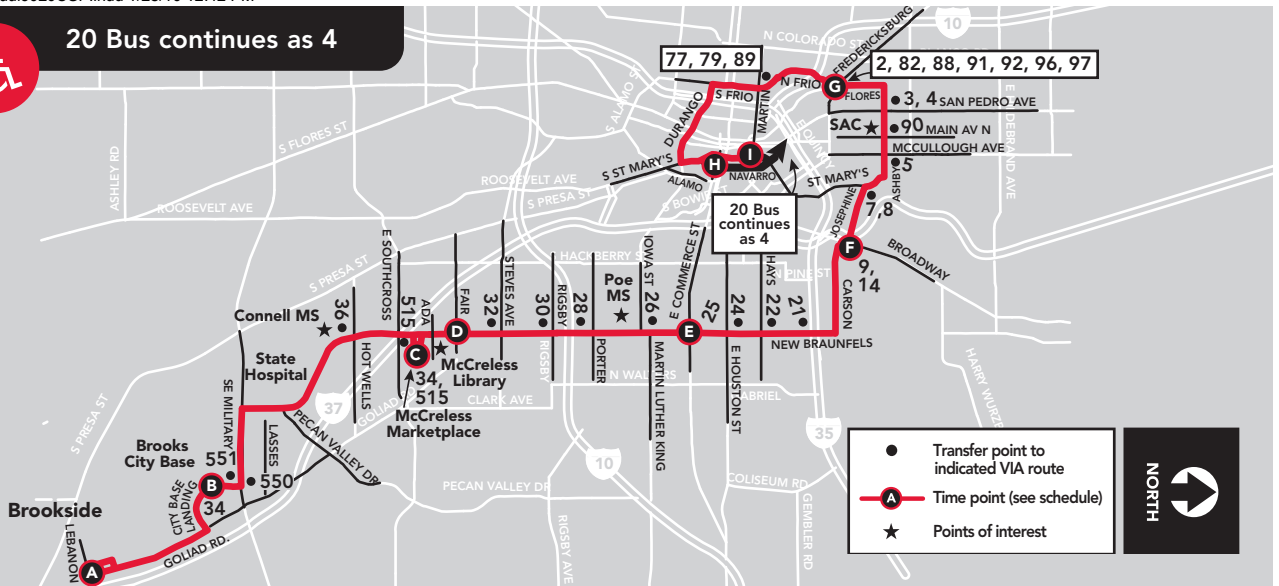

20 Bus continues as 4

- Transfer point to indicated VIA route
- ⓐ Time point (see schedule)
- ★ Points of interest

MONDAY - FRIDAY

NORTHBOUND: TRAVELS FROM A → H

A	B	C	D	E	F	G	H
Lebanon & Goliad Rd.	City Base Landing	McCress Marketplace	New Braunfels & Fair Ave.	New Braunfels & Commerce	Josephine & Broadway	Flores & Fred. Rd.	Navarro & Villita
	★	★					
AM							
FG 4:24	4:27	4:38	4:40	4:50	5:02	5:10	5:25
FG 5:24	5:27	5:38	5:40	5:50	6:02	6:10	6:25
		FG 5:51	5:53	6:03	6:15	6:23	6:40
	5:50	6:04	6:06	6:16	6:28	6:38	6:55
	5:53	6:17	6:19	6:30	6:43	6:53	7:10
FG 6:16	6:19	6:32	6:34	6:45	6:58	7:08	7:25
		6:47	6:49	7:00	7:13	7:23	7:40
6:42	6:45 / 6:49	7:02	7:04	7:15	7:28	7:38	7:55
		FG 7:17	7:19	7:30	7:43	7:53	8:10
		7:32	7:34	7:45	7:58	8:08	8:25
7:17	7:20 / 7:33	7:46 / 7:47	7:49	8:00	8:13	8:23	8:40
		8:02	8:04	8:15	8:28	8:38	8:55
7:50	7:53 / 8:03	8:16 / 8:17	8:19	8:30	8:43	8:53	9:10
		8:31	8:33	8:44	8:57	9:07	9:25
8:20	8:23 / 8:32	8:45	8:47	8:58	9:12	9:22	9:40
		9:00	9:02	9:13	9:27	9:37	9:55
8:50	8:53 / 9:02	9:15	9:17	9:28	9:42	9:52	10:10
		9:30	9:32	9:43	9:57	10:07	10:25
		FG 9:40	9:42	9:53	10:07	10:17	10:35
9:21	9:24 / 9:37	9:50	9:52	10:03	10:17	10:27	10:45
		10:05	10:07	10:18	10:32	10:42	11:00
9:53	9:56 / 10:07	10:20	10:22	10:33	10:47	10:57	11:15
		10:35	10:37	10:48	11:02	11:12	11:30
10:24	10:27 / 10:37	10:50	10:52	11:03	11:17	11:27	11:45
		11:05	11:07	11:18	11:32	11:42	12:00
10:54	10:57 / 11:07	11:20	11:22	11:33	11:47	11:57	12:15
		11:35	11:37	11:48	12:02	12:12	12:30
11:24	11:27 / 11:37	11:50	11:52	12:03	12:17	12:27	12:45
		12:05	12:07	12:18	12:32	12:42	1:00
11:54	11:57 / 12:07	12:20	12:22	12:33	12:47	12:57	1:15
PM							
		12:35	12:37	12:48	1:02	1:12	1:30
12:24	12:27 / 12:37	12:50	12:52	1:03	1:17	1:27	1:45
		1:05	1:07	1:18	1:32	1:42	2:00
12:54	12:57 / 1:07	1:20	1:22	1:33	1:47	1:57	2:15
		1:30	1:32	1:43	1:57	2:07	2:25
1:19	1:22 / 1:32	1:45	1:47	1:58	2:12	2:22	2:40
		2:00	2:02	2:13	2:27	2:37	2:55
1:49	1:52 / 2:03	2:16	2:18	2:29	2:43	2:53	3:10
		2:31	2:33	2:44	2:58	3:08	3:25
2:19	2:22 / 2:33	2:46	2:48	3:00	3:13	3:23	3:40
		3:01	3:03	3:15	3:28	3:38	3:55