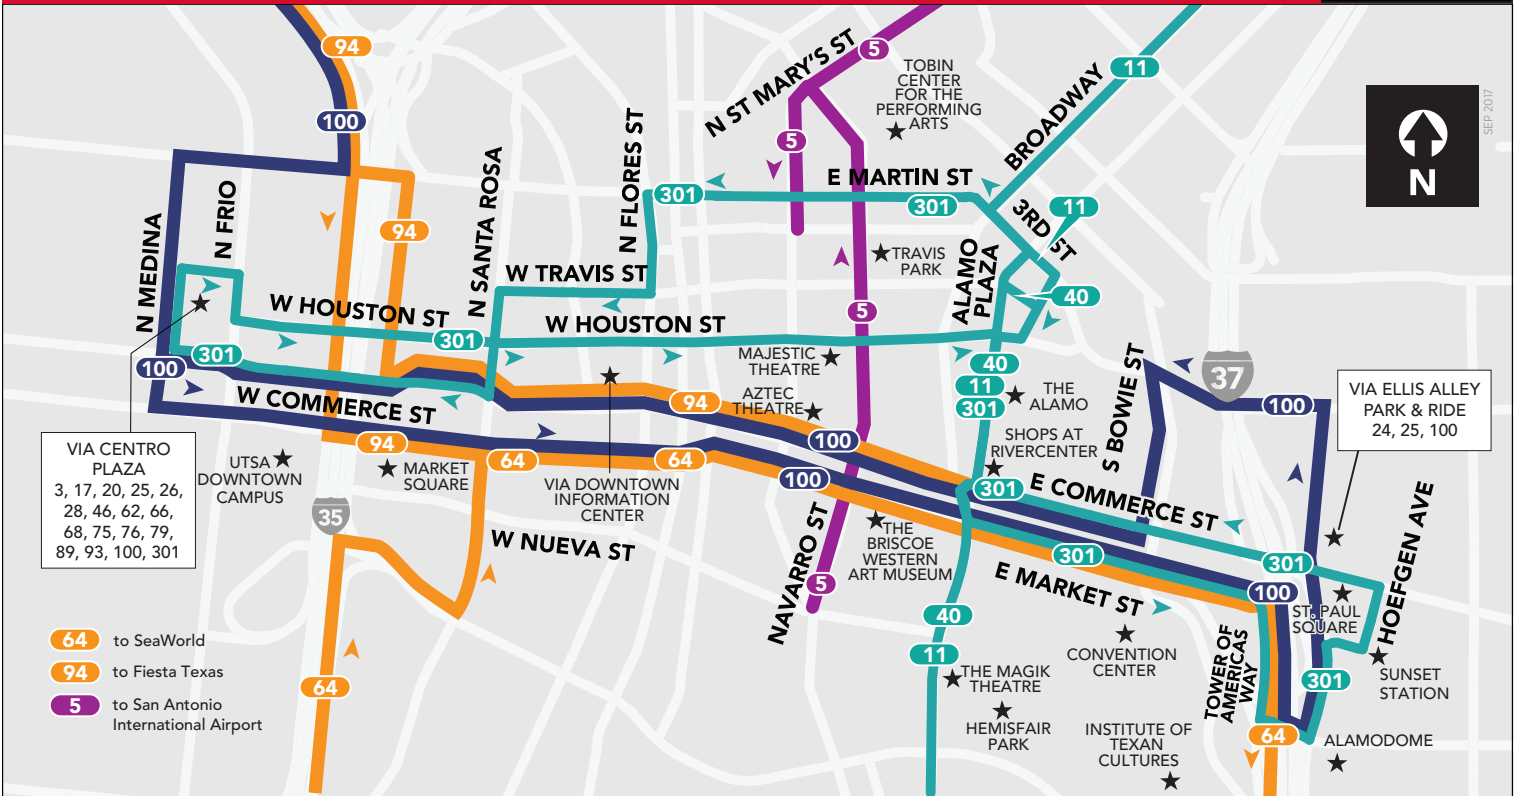

# DOWNTOWN VISITOR MAP

5	MCCULLOUGH	5:30 am - 10:00 pm Daily	San Antonio International Airport
11	VIVA culture	9:00 am - 8:00 pm Daily with service to Pearl until 11:00 pm	McNay Art Museum, The Witte Museum, San Antonio Botanical Garden, Brackenridge Park, San Antonio Zoo, Japanese Tea Garden, The DoSeum, Pearl, San Antonio Museum of Art, The Alamo, Tobin Center for the Performing Arts, The Magik Theatre, Hemisfair Park, Blue Star Arts Complex, Southtown
40	VIVA missions	8:30 am - 5:30 pm Daily	The Alamo, Mission Concepción, Mission San José, Mission San Juan
64	US 90 EXPRESS	8:00 am - 10:00 pm Daily	SeaWorld San Antonio
94	IH-10 EXPRESS	6:00 am - 11:00 pm Daily	Fiesta Texas
100	primo	4:00 am - 1:00 am Daily	Market Square, San Fernando Cathedral, Convention Center, Rivercenter Mall
301	VIVA centro	7:00 am - 11:00 pm Weekdays 9:00 am - 11:00 pm Weekends	Centro Plaza, UTSA Downtown Campus, Tobin Center for the Performing Arts, The Alamo, Convention Center, St. Paul Square, Alamodome, Institute of Texan Cultures, The Briscoe Western Art Museum, Aztec Theatre, Market Square, Majestic Theatre, Riverwalk, Shops at Rivercenter, Sunset Station