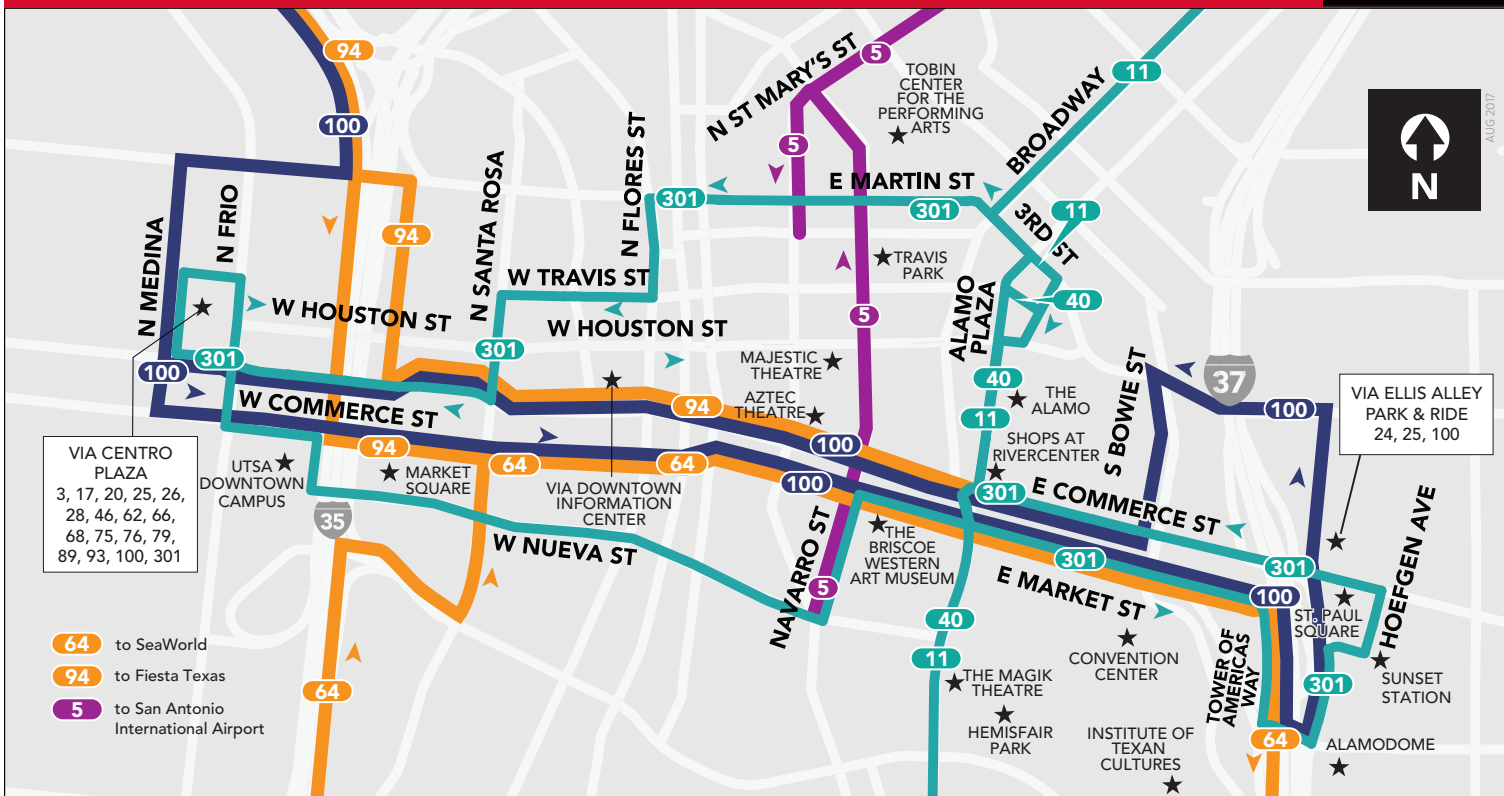

DOWNTOWN VISITOR MAP

5	MCCULLOUGH	5:30 am - 10:00 pm Daily	San Antonio International Airport
11	VIVA culture	9:00 am - 8:00 pm Daily with service to Pearl until 11:00 pm	McNay Art Museum, The Witte Museum, San Antonio Botanical Garden, Brackenridge Park, San Antonio Zoo, Japanese Tea Garden, The DoSeum, Pearl, San Antonio Museum of Art, The Alamo, Tobin Center for the Performing Arts, The Magik Theatre, Hemisfair Park, Blue Star Arts Complex, Southtown
40	VIVA missions	8:30 am - 5:30 pm Daily	The Alamo, Mission Concepción, Mission San José, Mission San Juan
64	US 90 EXPRESS	8:00 am - 10:00 pm Daily	SeaWorld San Antonio
94	IH-10 EXPRESS	6:00 am - 11:00 pm Daily	Fiesta Texas
100	primo	4:00 am - 1:00 am Daily	Market Square, San Fernando Cathedral, Convention Center, Rivercenter Mall
301	VIVA centro	7:00 am - 11:00 pm Weekdays 9:00 am - 11:00 pm Weekends	Centro Plaza, UTSA Downtown Campus, Tobin Center for the Performing Arts, The Alamo, Convention Center, St. Paul Square, Alamodome, Institute of Texan Cultures, The Briscoe Western Art Museum, Aztec Theatre, Market Square, Majestic Theatre, Riverwalk, Shops at Rivercenter, Sunset Station