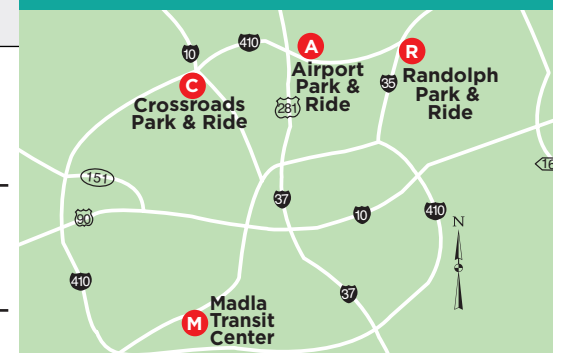

- A** Airport Park & Ride
Red lot public parking on Northern Blvd.
- C** Crossroads Park & Ride
151 Crossroads Blvd.
- M** Madla Transit Center
1584 Cantrell Drive
- R** Randolph Park & Ride
9400 IH-35 North

FULL FARE: Adults	\$2.50 Each way \$5.00 Round trip
HALF FARE:	\$1.25 Each way \$2.50 Round trip

Available for children ages 5-11, seniors 62+, Medicare recipients, persons with certain disabilities, active-duty military, and students. VIAtrans customers and children under age 5 ride free.

VIA Park & Ride Locations:

VIAinfo.net

FIESTA 2017

Servicio Park & Ride

¿Su primera vez en UBER?

Reciba un crédito de \$15 cuando usa UBER de ida o venida a VIA Park & Ride durante Fiesta. Código: VIA2107

Más información en VIAinfo.net/FIESTA

- A** Airport Park & Ride
Estacionamiento Publico Rojo en Northern Blvd.
- C** Crossroads Park & Ride
151 Crossroads Blvd.
- M** Madla Transit Center
1584 Cantrell Drive
- R** Randolph Park & Ride
9400 IH-35 North