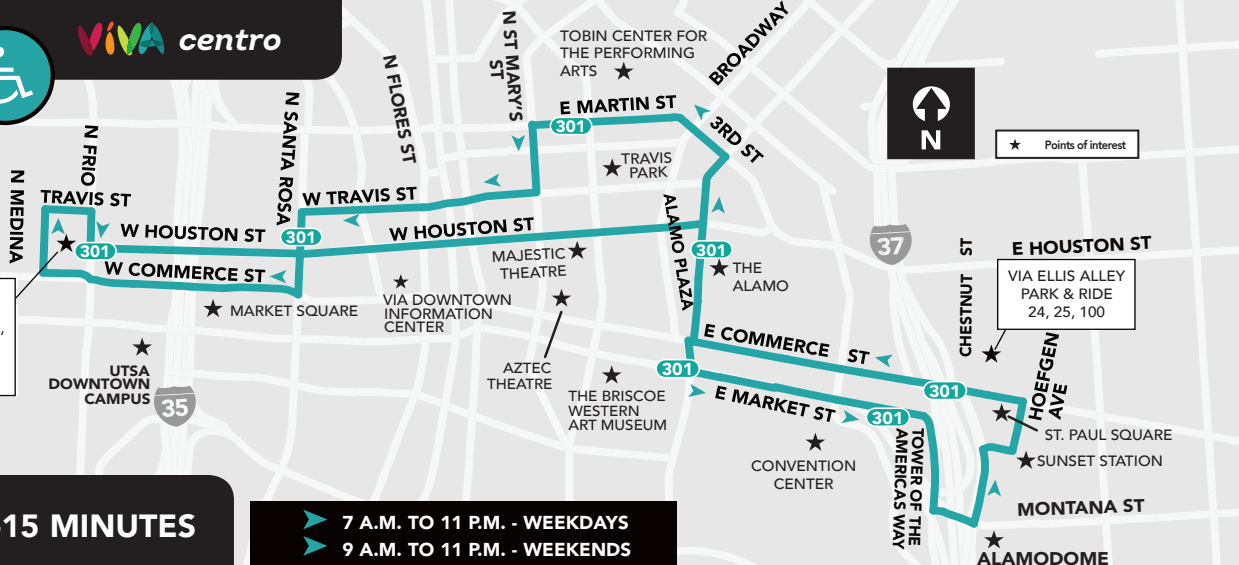

301

viva centro

VIA CENTRO PLAZA
3, 17, 20, 25, 26,
28, 46, 62, 66,
68, 75, 76, 79,
89, 93, 100, 301

★ Points of interest

EVERY 10-15 MINUTES

➤ 7 A.M. TO 11 P.M. - WEEKDAYS
➤ 9 A.M. TO 11 P.M. - WEEKENDS