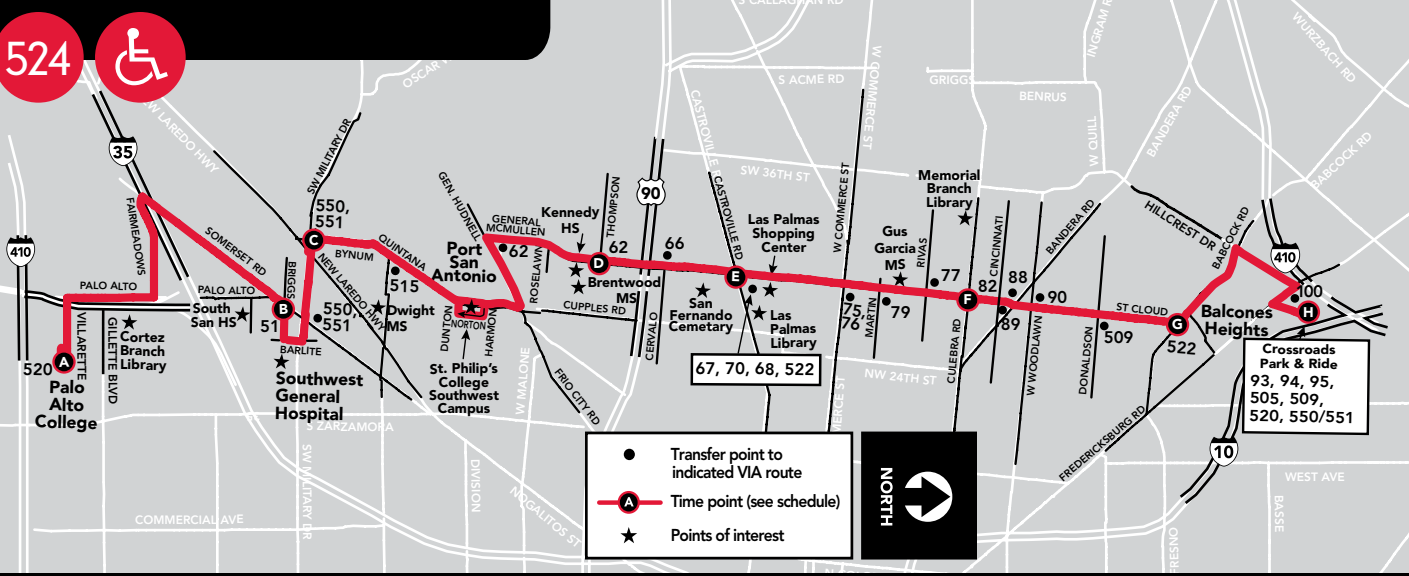

524

MONDAY - FRIDAY

NORTHBOUND: TRAVELS FROM A -> H

Table with columns A-H (Palo Alto College to Crossroads Park & Ride) and rows for AM and PM departure times.

SOUTHBOUND: TRAVELS FROM H -> A

Table with columns H-A (Crossroads Park & Ride to Palo Alto College) and rows for AM and PM departure times.

1 - This trip goes to Briggs and Somerset only.
FG & TG - From or to VIA garage at 1021 San Pedro.

HOLIDAY & FIESTA SCHEDULES
Bus service on VIA observed holidays will be provided as follows:
Saturday Schedule - Martin Luther King Day, Memorial Day & Friday after Thanksgiving
Sunday Schedule - New Year's Day, Labor Day, Thanksgiving and Christmas
Fiesta Schedule - Times are subject to change during the Fiesta parades. Please refer to the Fiesta Reroute Schedule flyer for details.
Please look for notices on the bus, at VIAinfo.net or call Customer Service at 362-2020 (select option 5) for all other observed holidays.

VIA goMobile advertisement with App Store and Google Play icons, and text 'Text your Bus Stop N° to: 52020 GET REAL-TIME BUS ARRIVALS ON YOUR MOBILE DEVICE'.