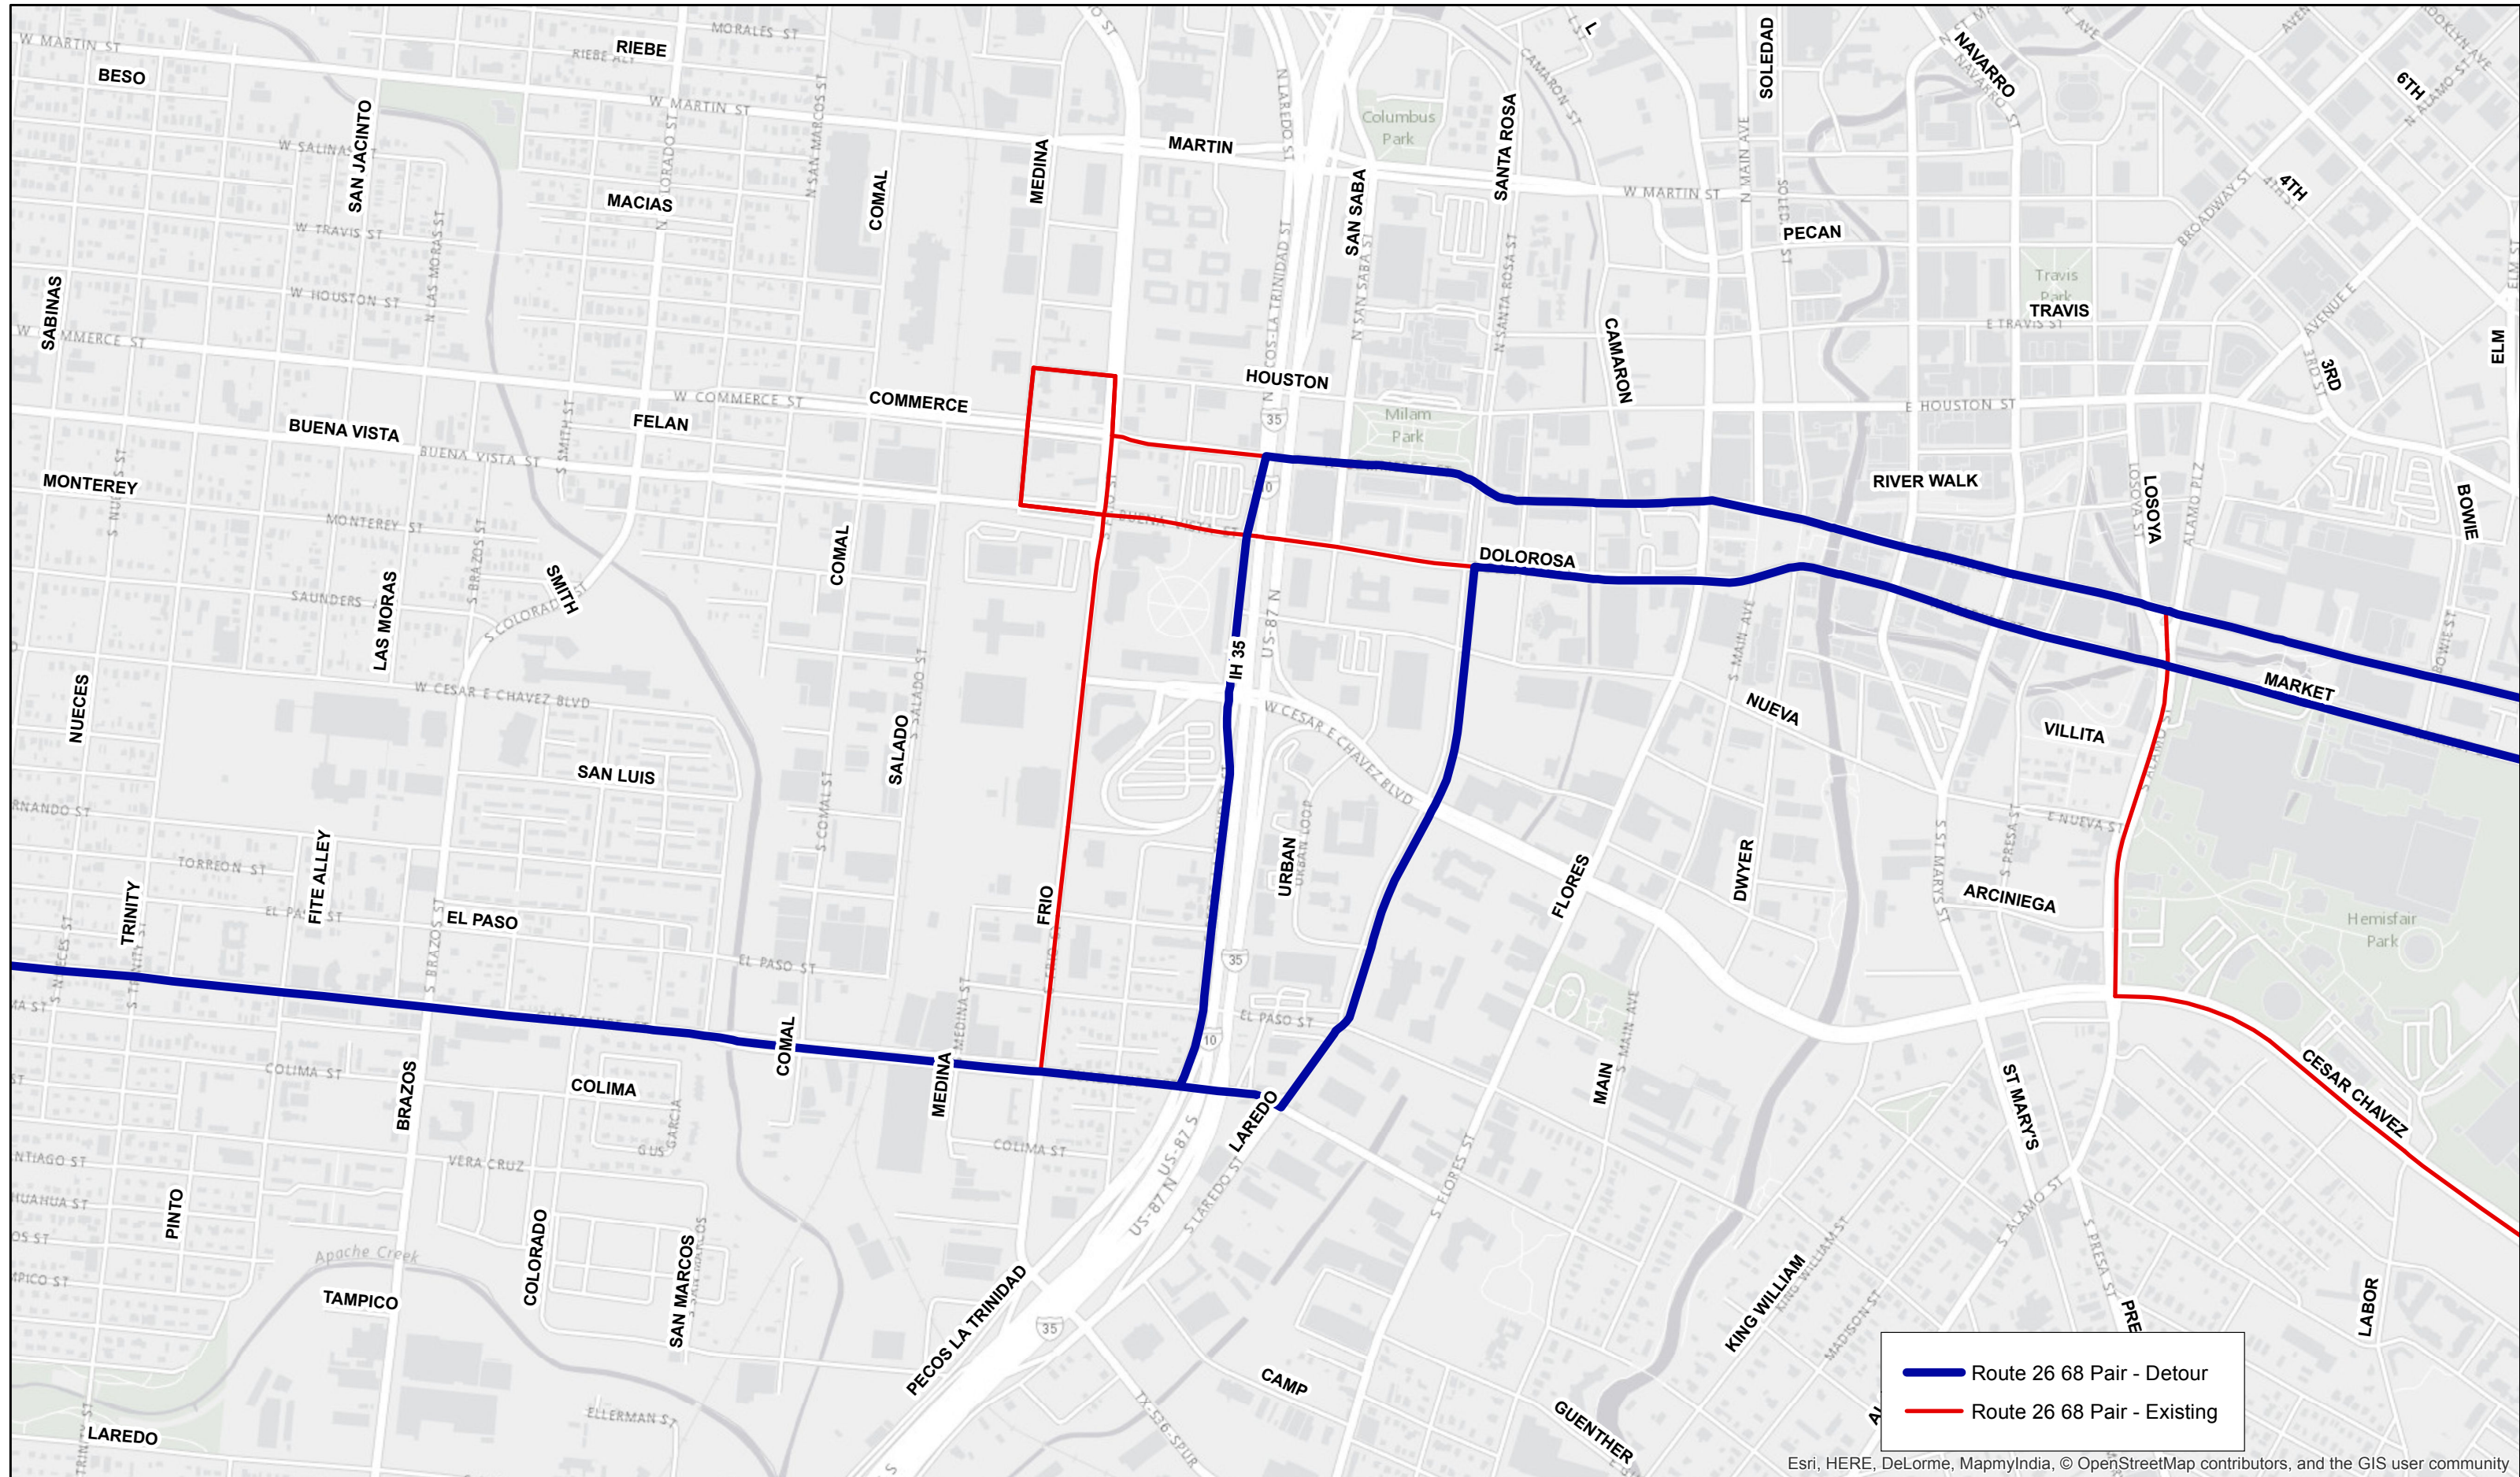

# Frio Street Closures - Phase I Detours: Routes 26 & 68

Esri, HERE, DeLorme, MapmyIndia, © OpenStreetMap contributors, and the GIS user community