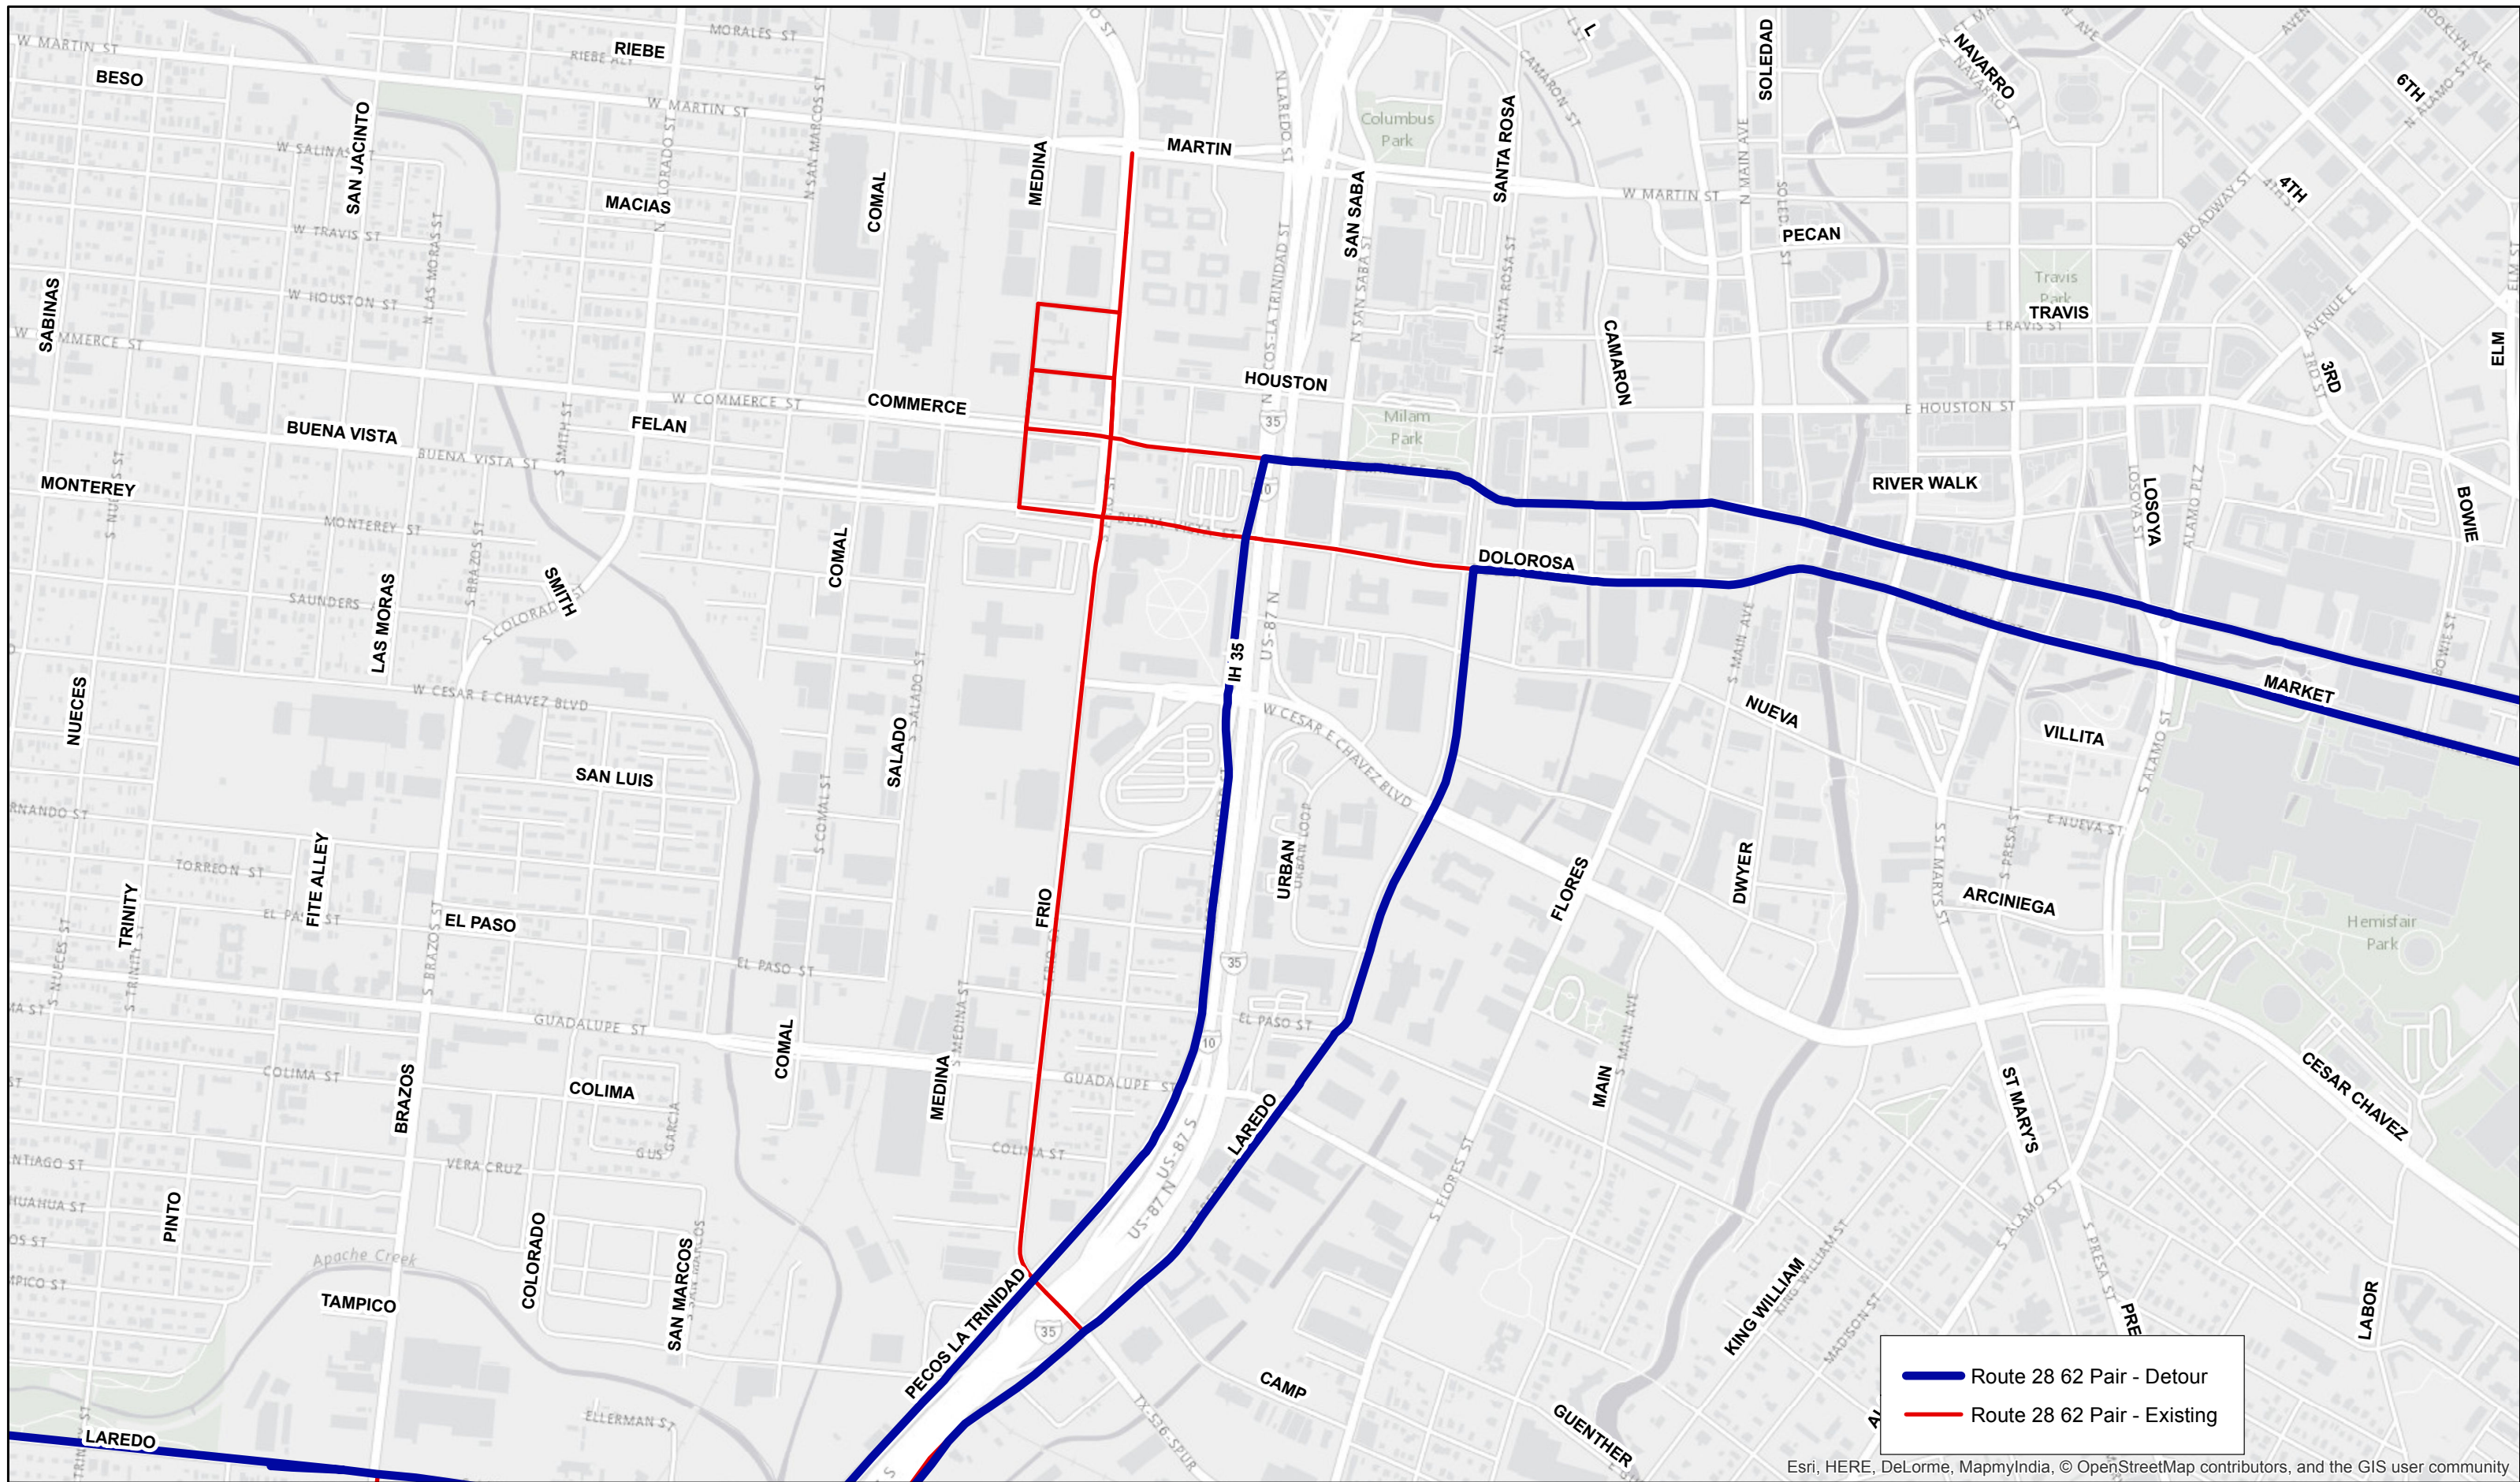

Frio Street Closures - Phase I Detours: Routes 28 & 62

— Route 28 62 Pair - Detour
— Route 28 62 Pair - Existing

Esri, HERE, DeLorme, MapmyIndia, © OpenStreetMap contributors, and the GIS user community