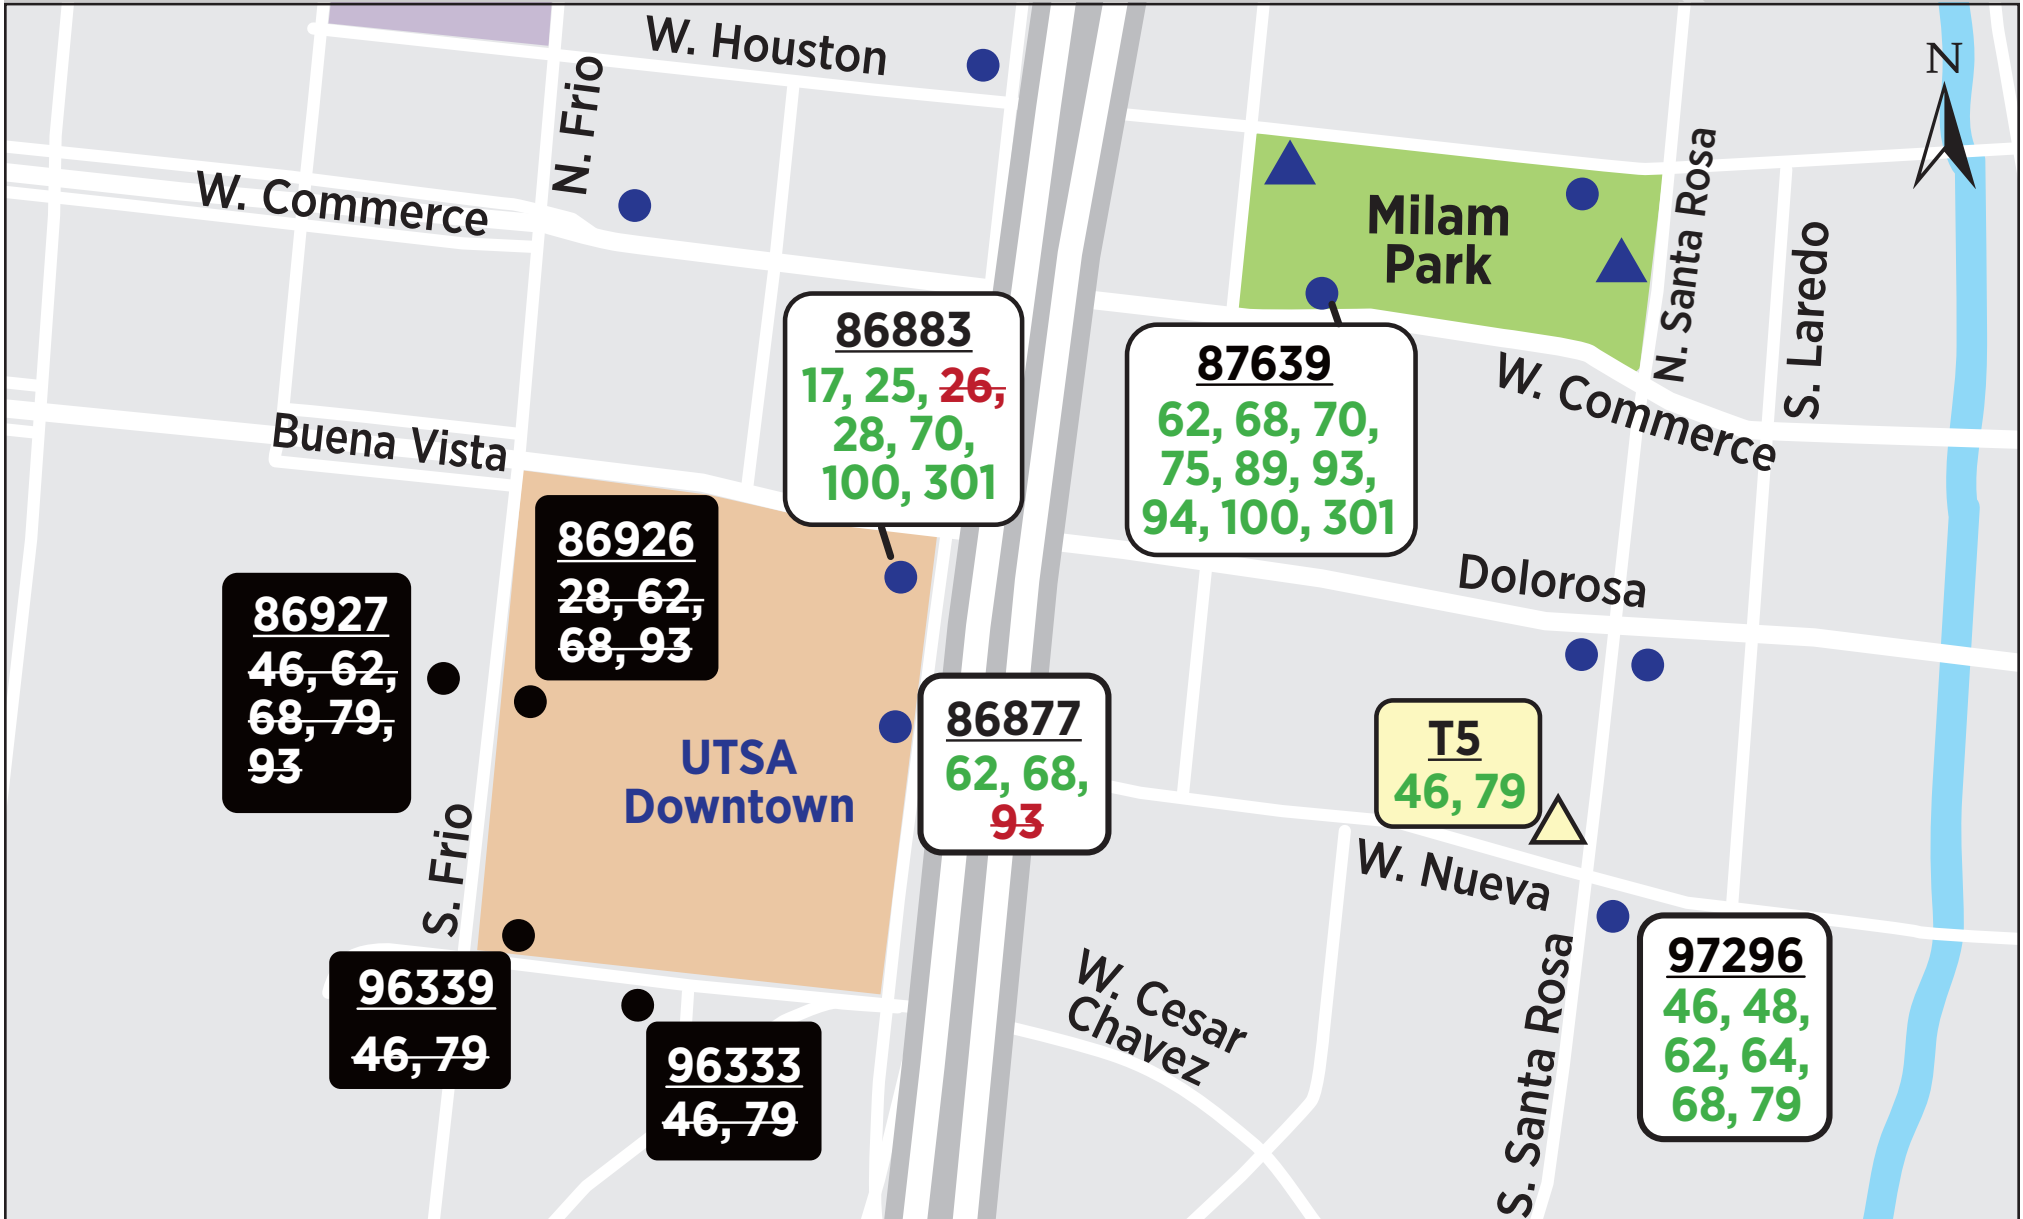

# CENTRO PLAZA-AREA DETOURS

**PHASE I** beginning October 15, 2017.

Rev. 5

FRIO STREET  
DETOURS

- Closed Bus Stops

- Temporary Bus Stops

Green text designates bus route served. Red text designates bus route eliminated.