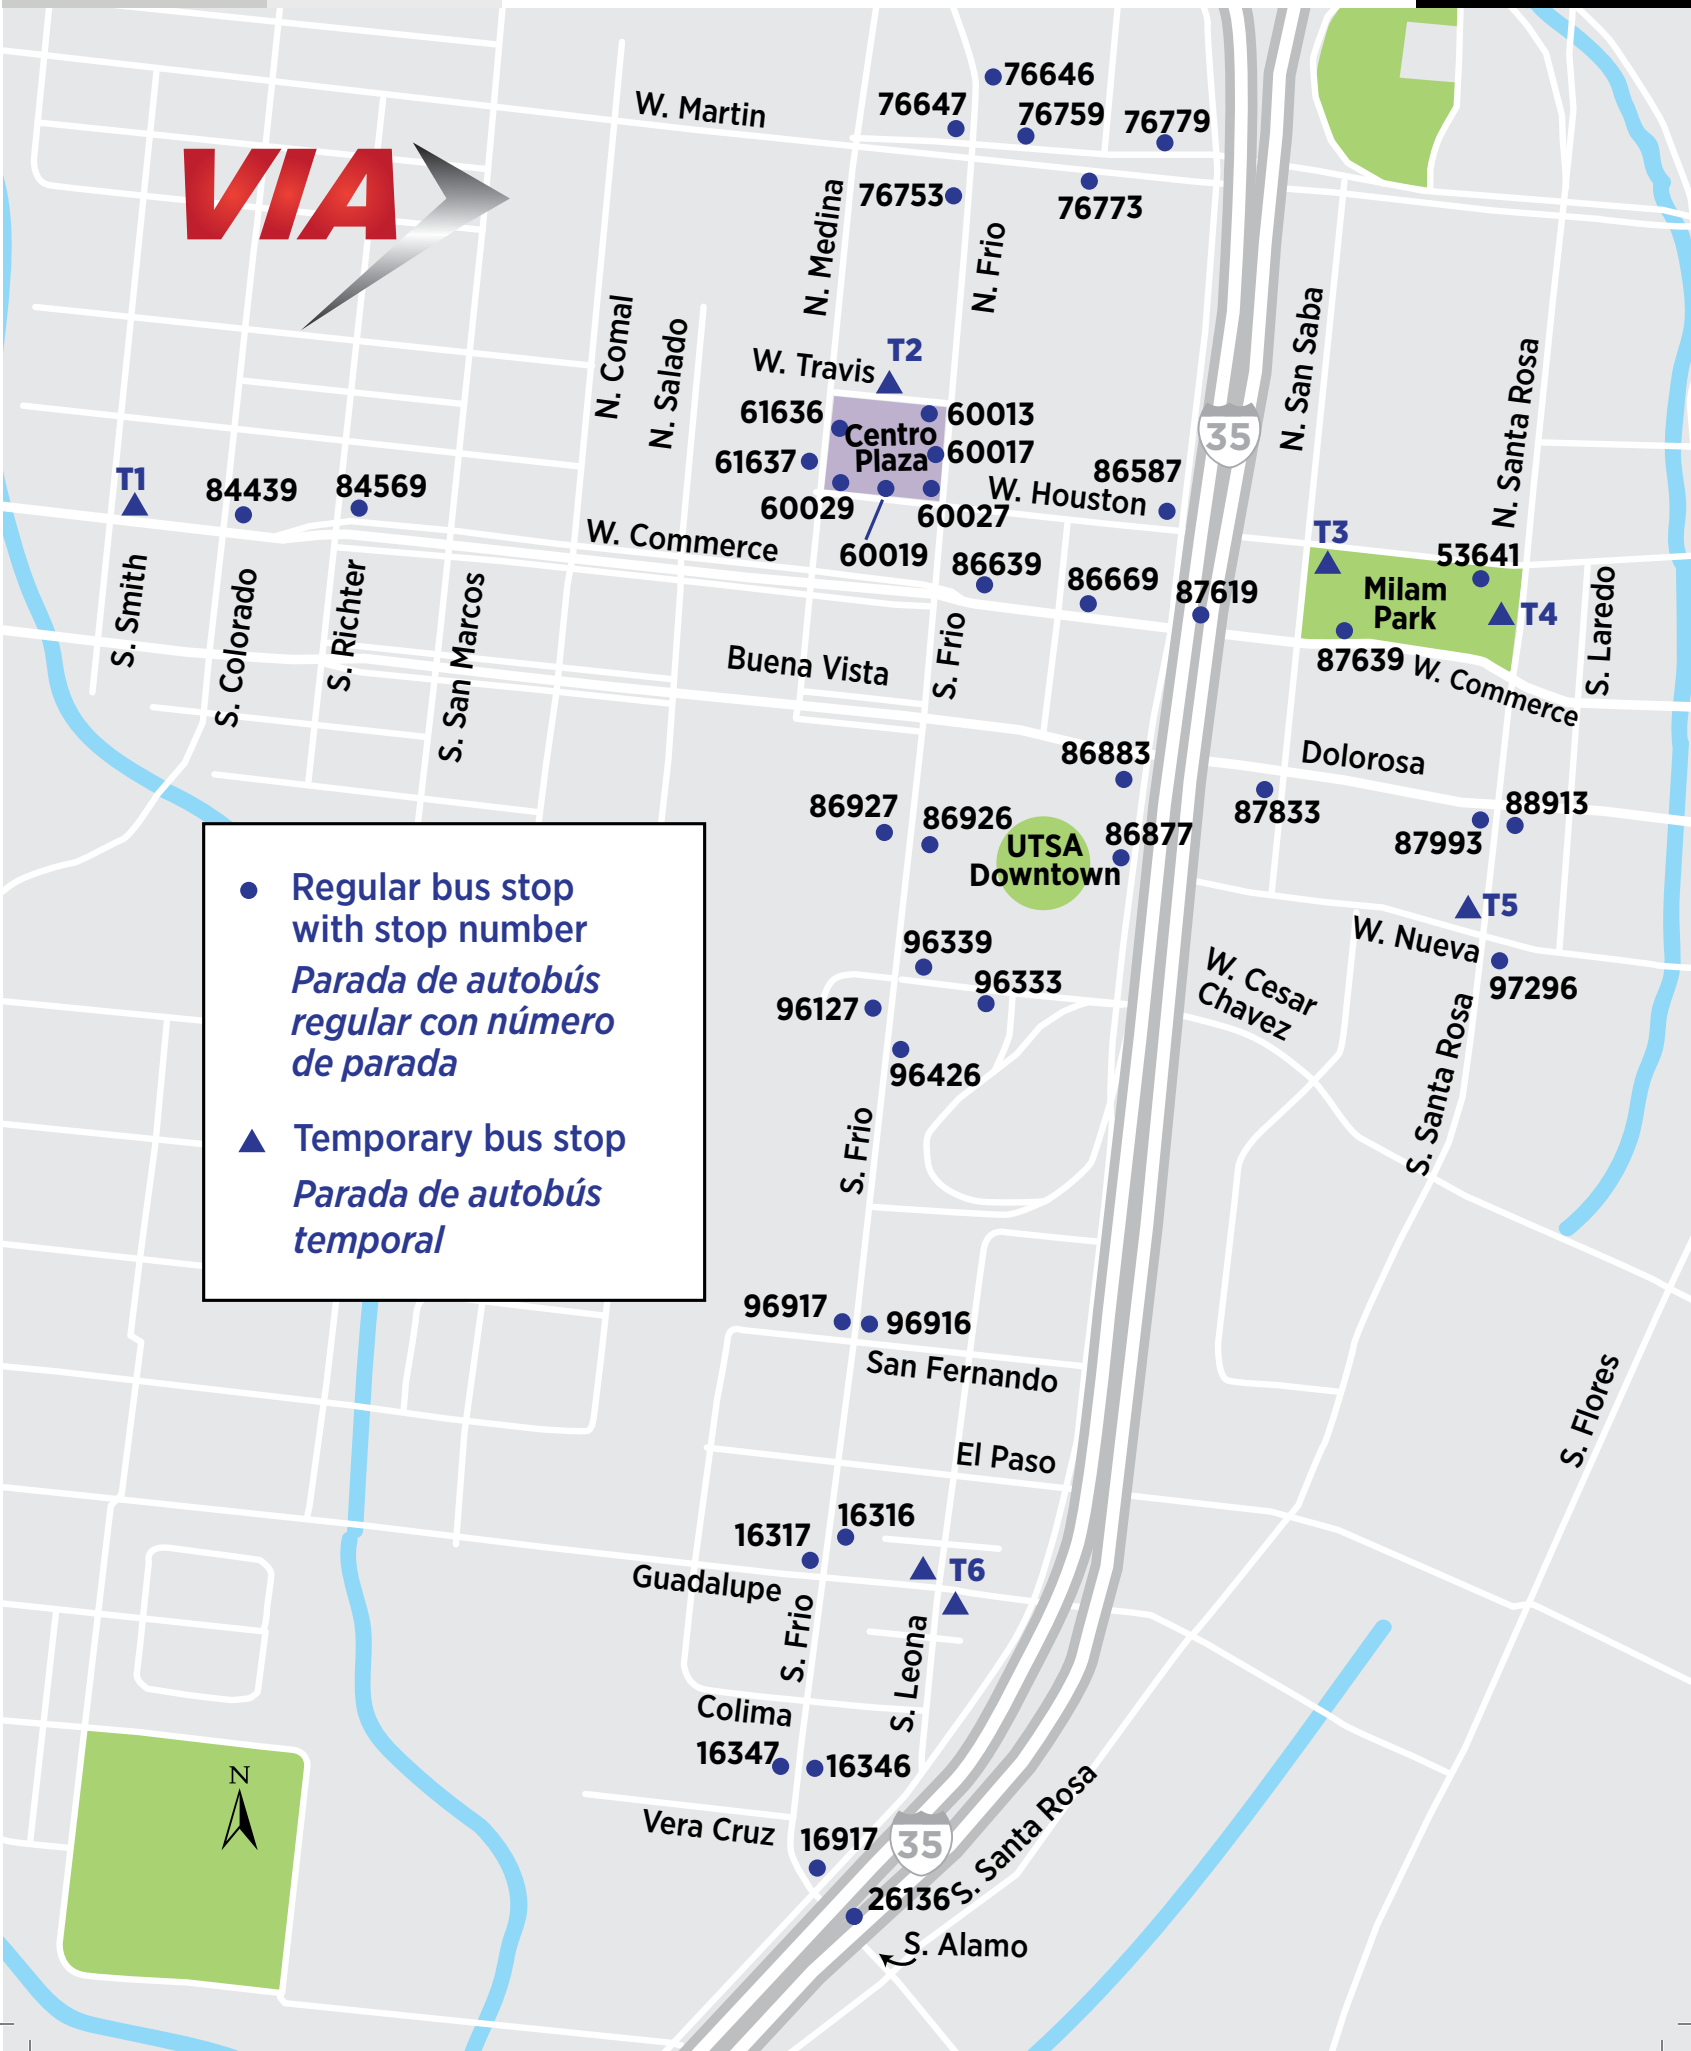

CENTRO PLAZA-AREA
DETOURS
and stop closures coming in
October 2017

Clausura de paradas y
DESVÍOS
en la zona de **Centro Plaza**
programadas en
octubre 2017

Rev. 5

Route Transfer Guide

This guide describes suggested ways to transfer between routes during Phase I of the Frio Street Closures. For additional help, please call Customer Service at (210) 362-2020, or visit VIAinfo.net.

123 N. Medina St
San Antonio, TX 78207
VIAinfo.net