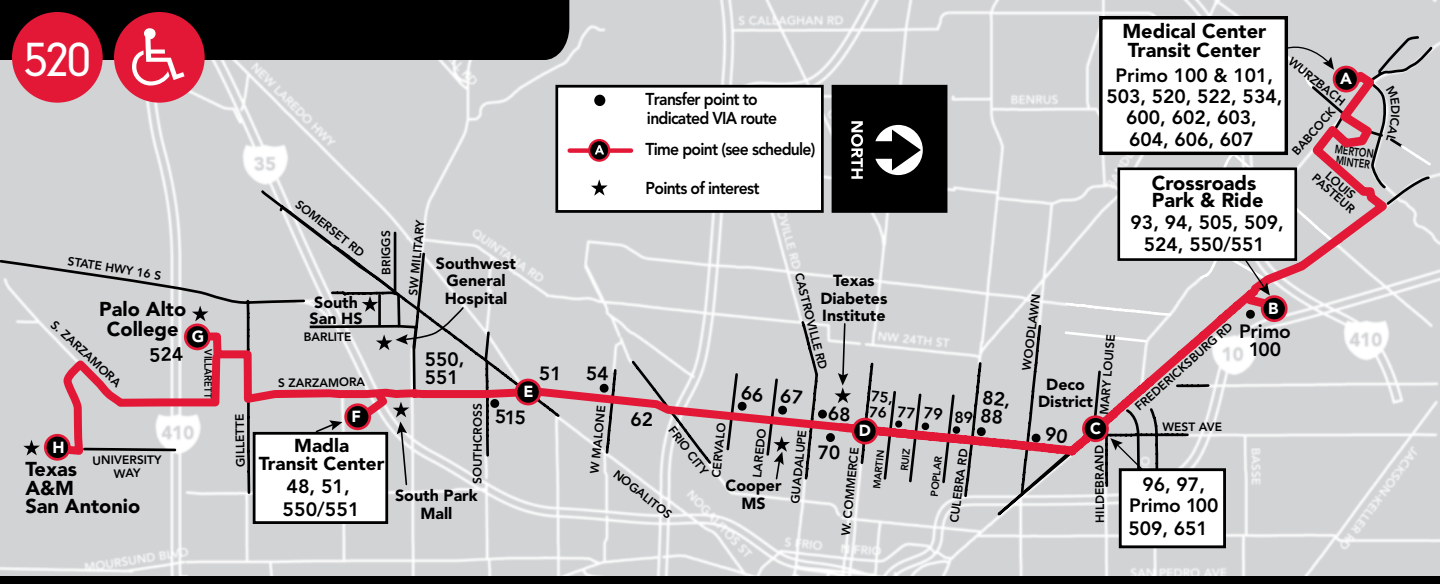

- Transfer point to indicated VIA route
- Time point (see schedule)
- Points of interest

Medical Center Transit Center
Primo 100 & 101, 503, 520, 522, 534, 600, 602, 603, 604, 606, 607

Crossroads Park & Ride
93, 94, 505, 509, 524, 550/551

SOUTHBOUND: TRAVELS FROM A → G

	A	B	C	D	E	F	G
	S. Texas Medical Ctr. Transit Ctr.	Crossroads Park & Ride	Fredericksburg & Mary Louise	Zarzamora & Commerce	Zarzamora & Nogalitos	Madla Transit Center	Palo Alto College
AM							
		FG 4:30(4)	4:40				
FG 5:15	5:40	5:50	6:02	6:17	6:25	6:35	
5:45	6:10	6:20	6:32	6:47	6:55	7:05	
6:15	6:40	6:50	7:02	7:17	7:25	7:35	
6:50	7:10	7:20	7:32	7:47	7:55	8:05	
7:20	7:40	7:50	8:02	8:17	8:25	8:35	
7:50	8:10	8:20	8:32	8:47	8:55	9:05	
8:20	8:40	8:50	9:02	9:18	9:27	9:38	
8:50	9:10	9:22	9:35	9:51	10:00	10:11	
9:20	9:40	9:52	10:05	10:21	10:30	10:41	
	FG 10:05	10:17	10:30	10:46	10:55	11:06	
9:55	10:30	10:42	10:55	11:11	11:20	11:31	
10:30	10:55	11:07	11:20	11:36	11:45	11:56	
11:00	11:20	11:32	11:45	12:01	12:10	12:21	
11:25	11:45	11:57	12:10	12:26	12:35	12:46	
PM							
	FG 12:05	12:17	12:30	12:46	12:55	1:06	
12:00	12:25	12:37	12:50	1:06	1:15	1:26	
	FG 12:45	12:57	1:10	1:26	1:35	1:46	
12:35	1:05	1:17	1:30	1:46	1:55	2:06	
1:00	1:25	1:37	1:50	2:06	2:15	2:26	
1:25	1:45	1:57	2:10	2:26	2:35		