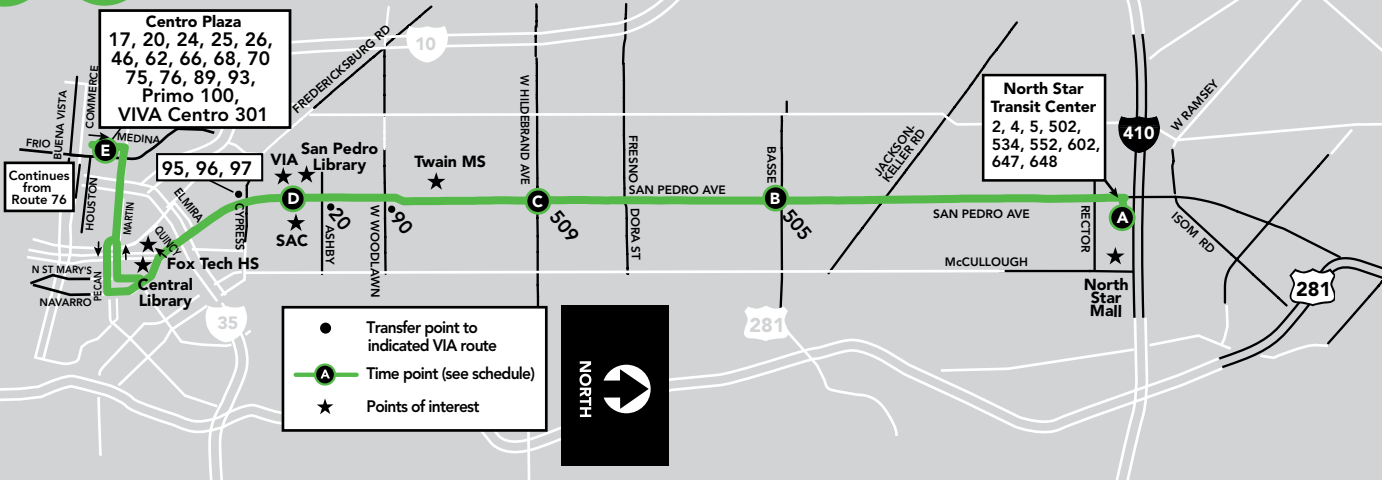

3

3 Bus continues as 76

MONDAY - FRIDAY

SOUTHBOUND: TRAVELS FROM A → E

A	B	C	D	E
North Star Transit Center	San Pedro & Basse	San Pedro & Hildebrand	San Pedro & Myrtle	Centro Plaza

AM	FG 4:55	5:00	5:04	5:08	5:19
5:20	5:25	5:29	5:33	5:44	
5:43	5:48	5:52	5:56	6:08	
FG 5:56	6:01	6:06	6:11	6:24	
6:07	6:13	6:18	6:23	6:36	
FG 6:19	6:25	6:30	6:35	6:48	
6:31	6:37	6:42	6:47	7:00	
6:43	6:49	6:54	6:59	7:12	
FG 6:55	7:01	7:06	7:11	7:24	
7:07	7:13	7:18	7:23	7:36	
7:20	7:26	7:31	7:36	7:49	
7:32	7:38	7:43	7:48	8:01	
7:44	7:50	7:55	8:00	8:13	
7:56	8:02	8:07	8:12	8:25	
8:08	8:14	8:19	8:24	8:37	
8:20	8:26	8:31	8:36	8:49	
8:32	8:38	8:42	8:47	9:00	
8:44	8:50	8:54	8:59	9:12	
8:56	9:02	9:06	9:11	9:24	
9:08	9:14	9:18	9:23	9:36	
9:20	9:26	9:30	9:35	9:48	
9:32	9:38	9:42	9:47	10:00	
9:44	9:50	9:54	9:59	10:12	
9:56	10:02	10:06	10:11	10:24	
10:07	10:13	10:17	10:22	10:35	
10:19	10:25	10:29	10:34	10:47	
10:31	10:37	10:41	10:46	10:59	
10:43	10:49	10:53	10:58	11:11	
10:55	11:01	11:05	11:10	11:23	
11:07	11:13	11:17	11:22	11:35	
11:19	11:25	11:29	11:34	11:47	
11:31	11:37	11:41	11:46	11:59	
11:43	11:49	11:53	11:58	12:11	
11:55	12:01	12:05	12:10	12:23	

FG & TG - From or to VIA garage at 1021 San Pedro

Route 3 is a skip service route, which means it skips stops so the bus can get riders to their destinations faster. Beyond the downtown area, route 3 only stops at the following intersections: