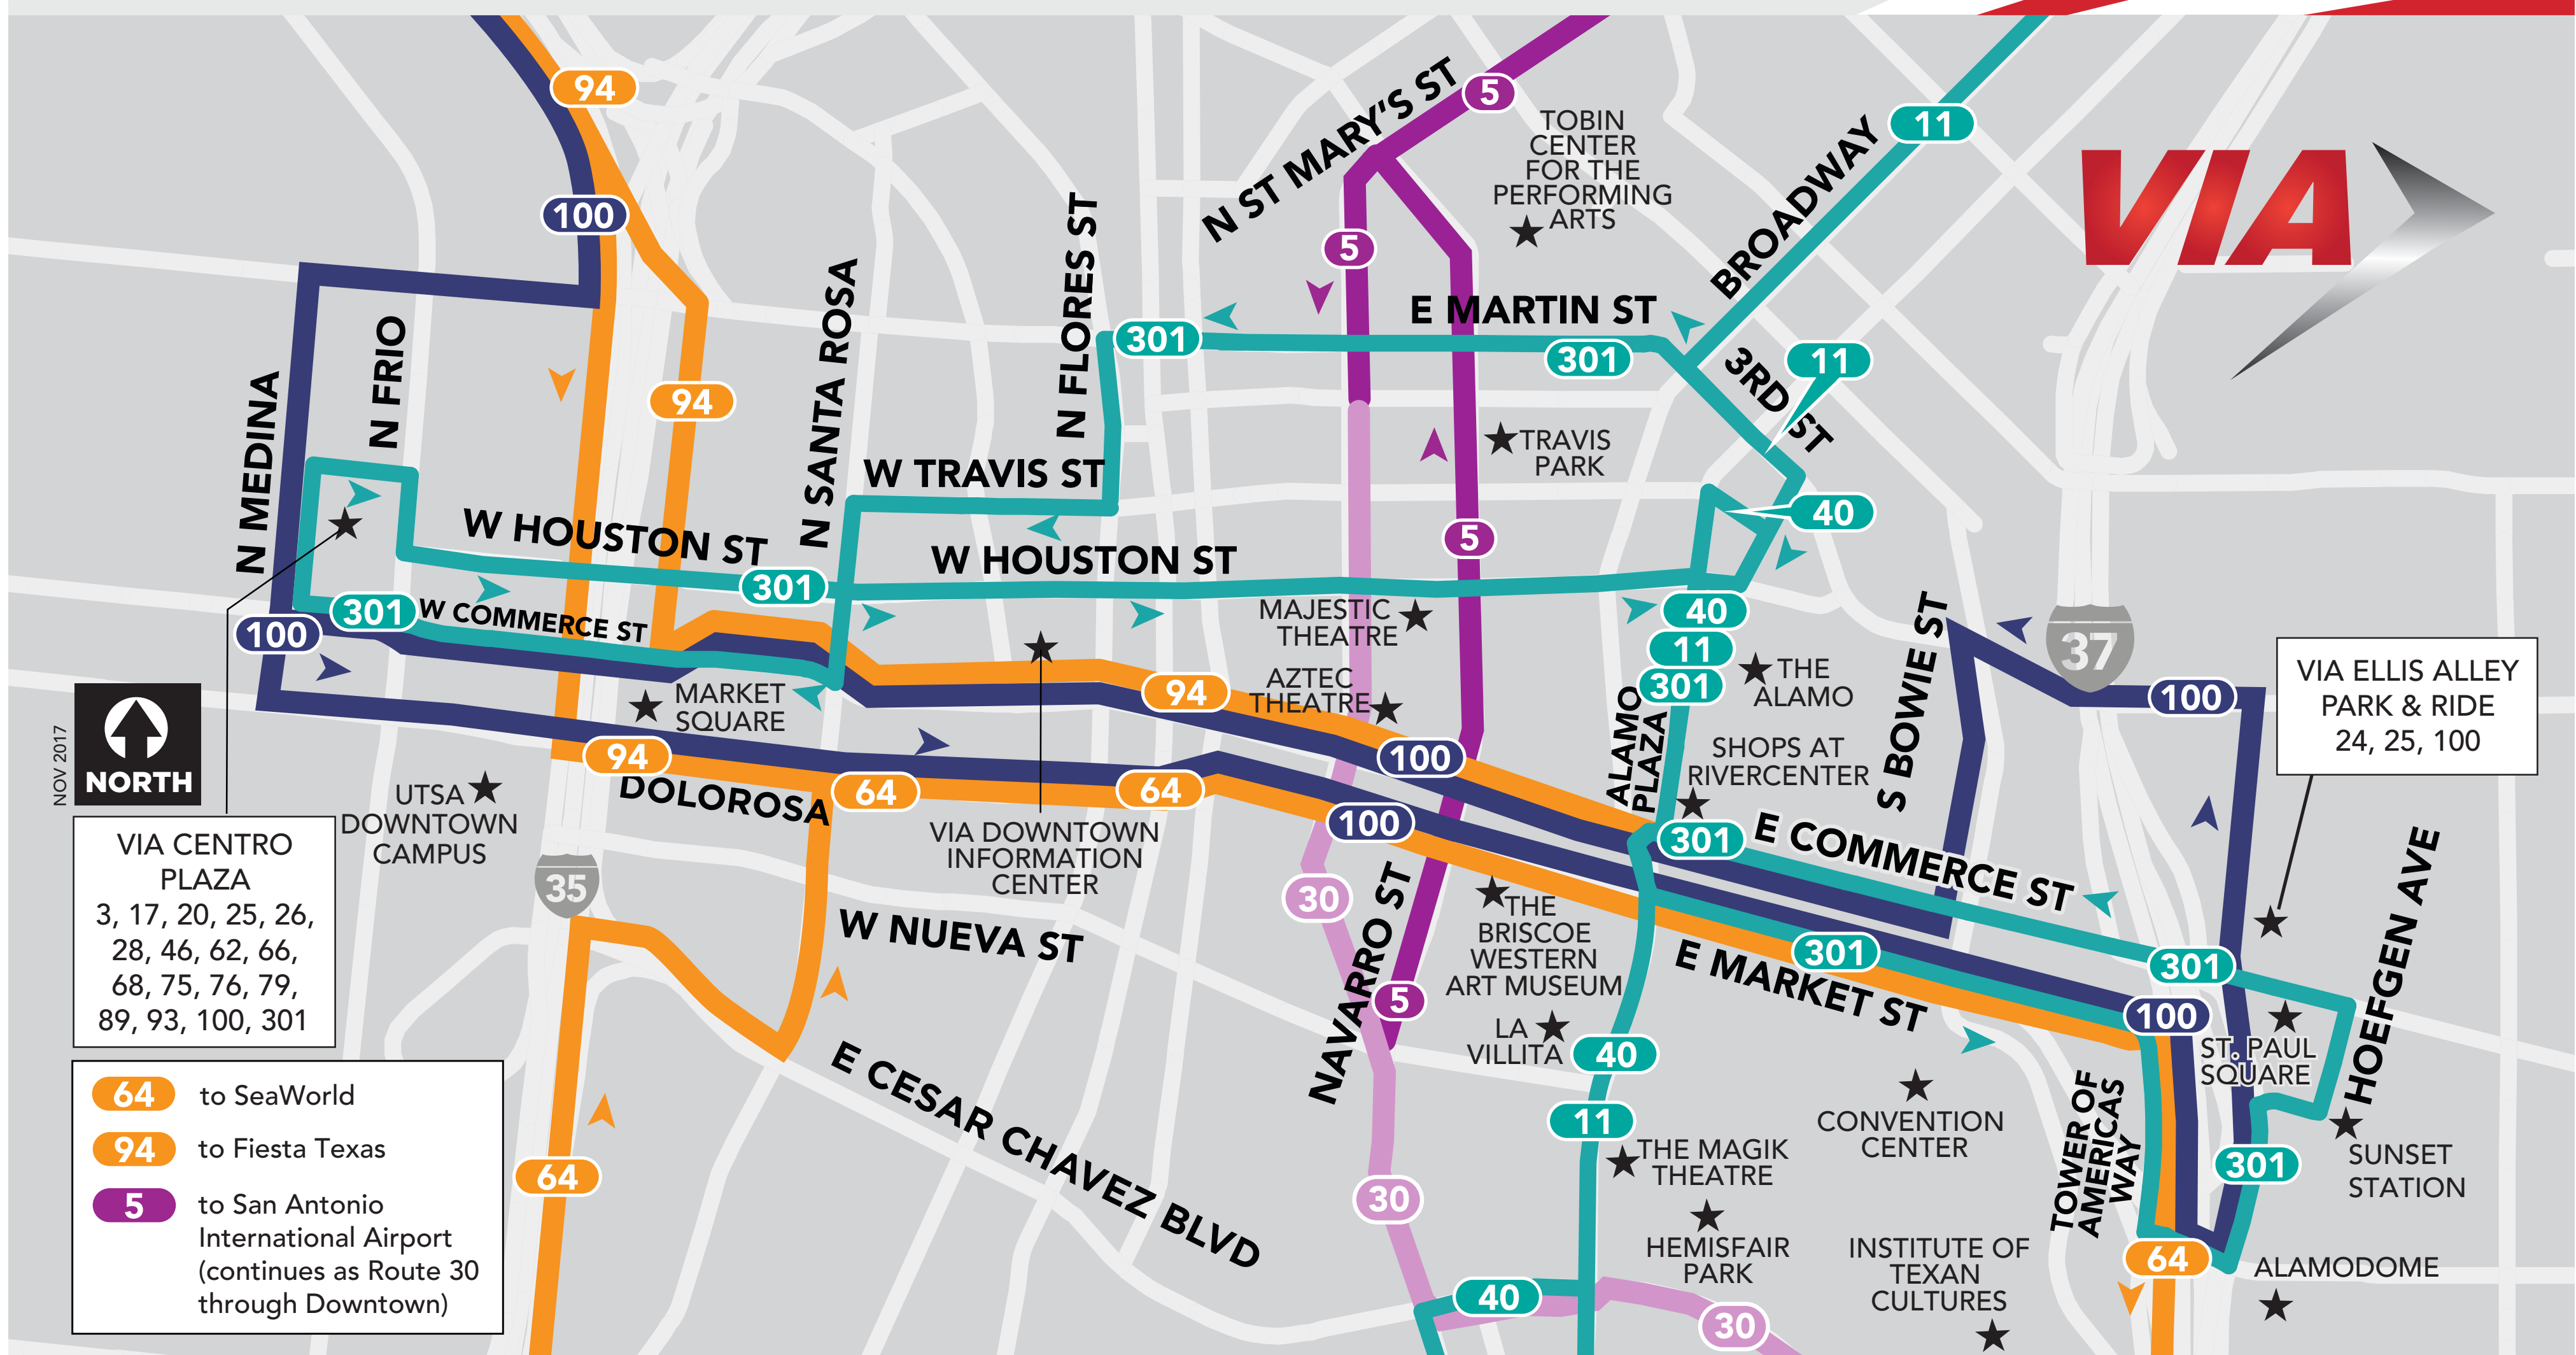

Downtown Visitor Map

5	MCCULLOUGH	5:30 am - 10:00 pm Daily	San Antonio International Airport
11		9:00 am - 8:00 pm Daily with service to Pearl until 11:00 pm	McNay Art Museum, The Witte Museum, San Antonio Botanical Garden, Brackenridge Park, San Antonio Zoo, Japanese Tea Garden, The DoSeum, Pearl, San Antonio Museum of Art, The Alamo, Tobin Center for the Performing Arts, La Villita, The Magik Theatre, Hemisfair Park, Blue Star Arts Complex, Southtown
40		8:30 am - 5:30 pm Daily	The Alamo, La Villita, The Magik Theatre, Hemisfair Park, Shops at Rivercenter, Riverwalk, Mission Concepción, Mission San José, Mission San Juan, Mission Espada
64	US 90 EXPRESS	8:00 am - 10:00 pm Daily	SeaWorld San Antonio
94	IH-10 EXPRESS	6:00 am - 11:00 pm Daily	Six Flags Fiesta Texas
100	primo	4:00 am - 1:00 am Daily	Market Square, San Fernando Cathedral, Convention Center, Shops at Rivercenter
301		7:00 am - 11:00 pm Weekdays 9:00 am - 11:00 pm Weekends	Centro Plaza, UTSA Downtown Campus, Tobin Center for the Performing Arts, The Alamo, Convention Center, St. Paul Square, Alamodome, Institute of Texan Cultures, The Briscoe Western Art Museum, Aztec Theatre, Market Square, Majestic Theatre, Riverwalk, Shops at Rivercenter, Sunset Station