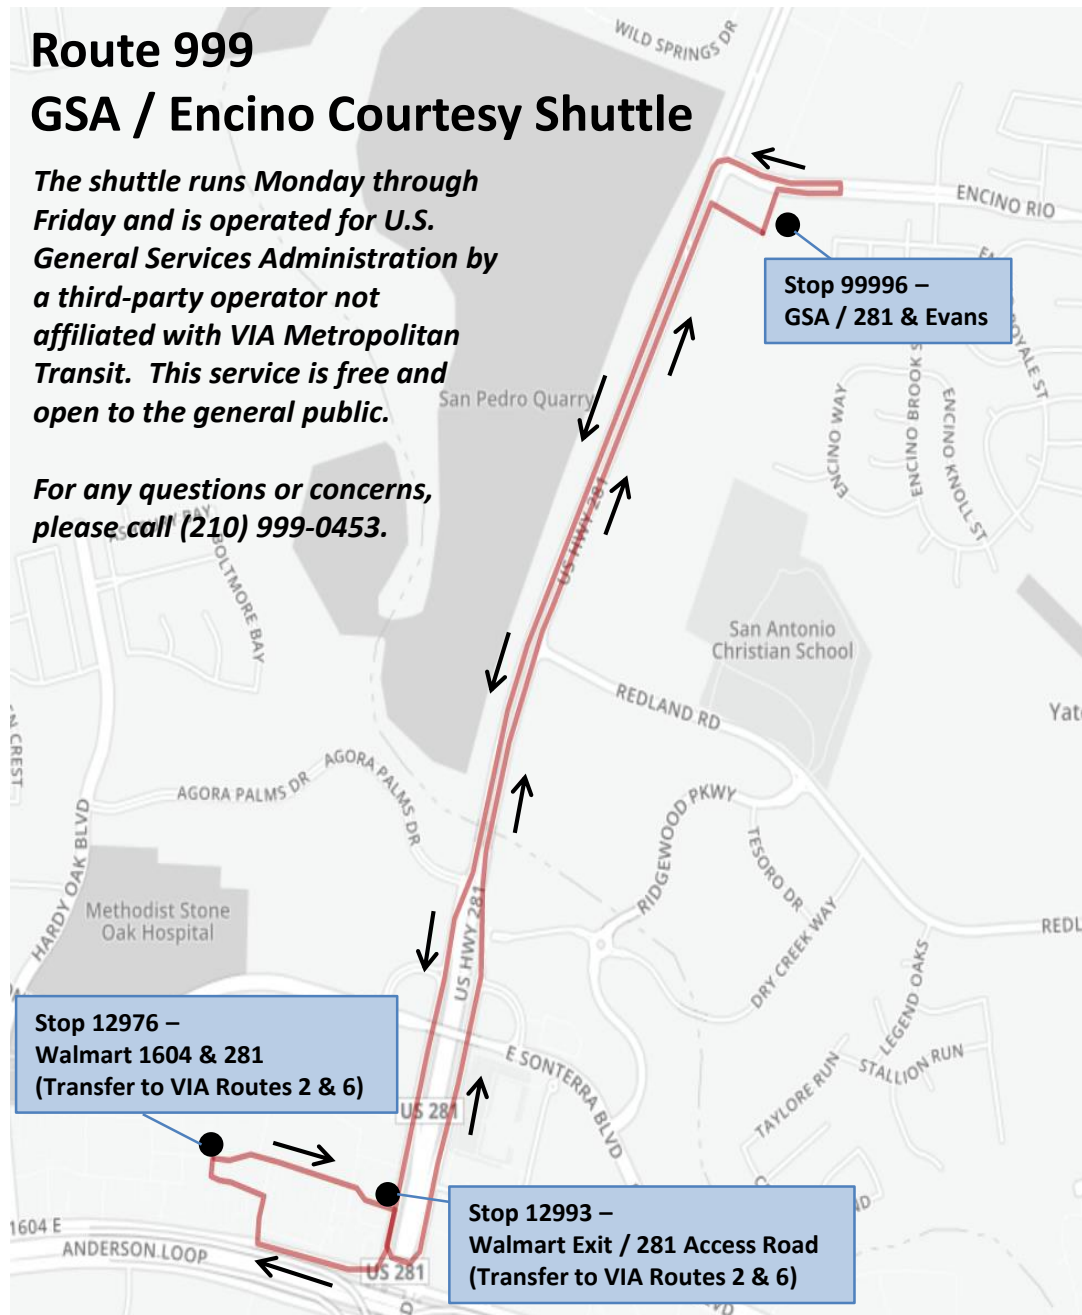

Route 999

GSA / Encino Courtesy Shuttle

The shuttle runs Monday through Friday and is operated for U.S. General Services Administration by a third-party operator not affiliated with VIA Metropolitan Transit. This service is free and open to the general public.

For any questions or concerns, please call (210) 999-0453.

NORTH		SOUTH	
Walmart Stop 12976	GSA	GSA	Walmart Stop 12976
6:00 AM	6:10 AM	6:10 AM	6:20 AM
6:20 AM	6:30 AM	6:30 AM	6:40 AM
6:40 AM	6:50 AM	6:50 AM	7:00 AM
7:00 AM	7:10 AM	7:10 AM	7:20 AM
7:20 AM	7:30 AM	7:30 AM	7:40 AM
7:40 AM	7:50 AM	7:50 AM	8:00 AM
8:00 AM	8:10 AM	8:10 AM	8:20 AM
8:20 AM	8:30 AM	8:30 AM	8:40 AM
8:40 AM	8:50 AM	8:50 AM	9:00 AM
9:00 AM	9:10 AM	9:10 AM	9:20 AM
9:20 AM	9:30 AM	9:30 AM	9:40 AM
9:40 AM	9:50 AM	9:50 AM	10:00 AM
10:00 AM	10:10 AM	10:10 AM	10:20 AM
10:20 AM	10:30 AM	10:30 AM	10:40 AM
10:40 AM	10:50 AM	10:50 AM	11:00 AM
11:00 AM	11:10 AM	11:10 AM	11:20 AM
11:20 AM	11:30 AM	11:30 AM	11:40 AM
11:40 AM	11:50 AM	11:50 AM	12:00 PM
12:00 PM	12:10 PM	12:10 PM	12:20 PM
12:20 PM	12:30 PM	12:30 PM	12:40 PM
12:40 PM	12:50 PM	12:50 PM	1:00 PM
1:00 PM	1:10 PM	1:10 PM	1:20 PM
1:20 PM	1:30 PM	1:30 PM	1:40 PM
1:40 PM	1:50 PM	1:50 PM	2:00 PM
2:00 PM	2:10 PM	2:10 PM	2:20 PM
2:20 PM	2:30 PM	2:30 PM	2:40 PM
2:40 PM	2:50 PM	2:50 PM	3:00 PM
3:00 PM	3:10 PM	3:10 PM	3:20 PM
3:20 PM	3:30 PM	3:30 PM	3:40 PM
3:40 PM	3:50 PM	3:50 PM	4:00 PM
4:00 PM	4:10 PM	4:10 PM	4:20 PM
4:20 PM	4:30 PM	4:30 PM	4:40 PM
4:40 PM	4:50 PM	4:50 PM	5:00 PM
5:00 PM	5:10 PM	5:10 PM	5:20 PM
5:20 PM	5:30 PM	5:30 PM	5:40 PM