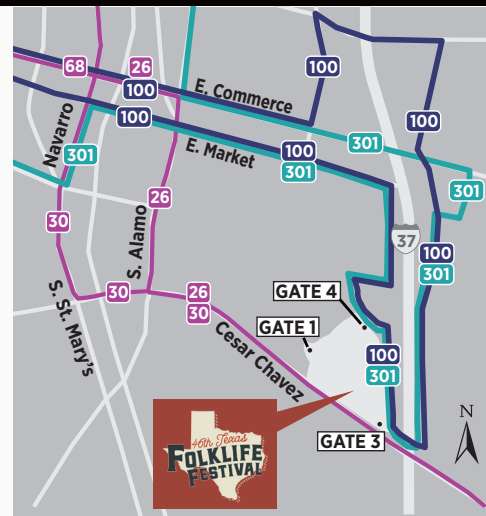

Tarifas de Servicio Normal de Autobús

Tarifa

Tarifa de medio precio

$1.30 cada viaje

$.65 cada viaje

You may find it convenient to ride other bus routes and walk to the festival. Plan your trip at VIAinfo.net.

Podrá ser más conveniente viajar en otras rutas de autobús y caminar al festival. Planifique su viaje en VIAinfo.net.

Primo 100 and VIVA centro (301) are being detoured to Gate 4 during the three days of the Texas Folklife Festival.

Las rutas Primo 100 y VIVA centro (301) serán desviadas al Portón 4 durante los tres días del Festival Texas Folklife.

VIAtrans service to the Folklife Festival is available. The usual VIAtrans reservation policies and fares will apply.

Servicio de VIAtrans es disponible para viajar a Folklife Festival. Se aplican las políticas normales de reservación y tarifas.