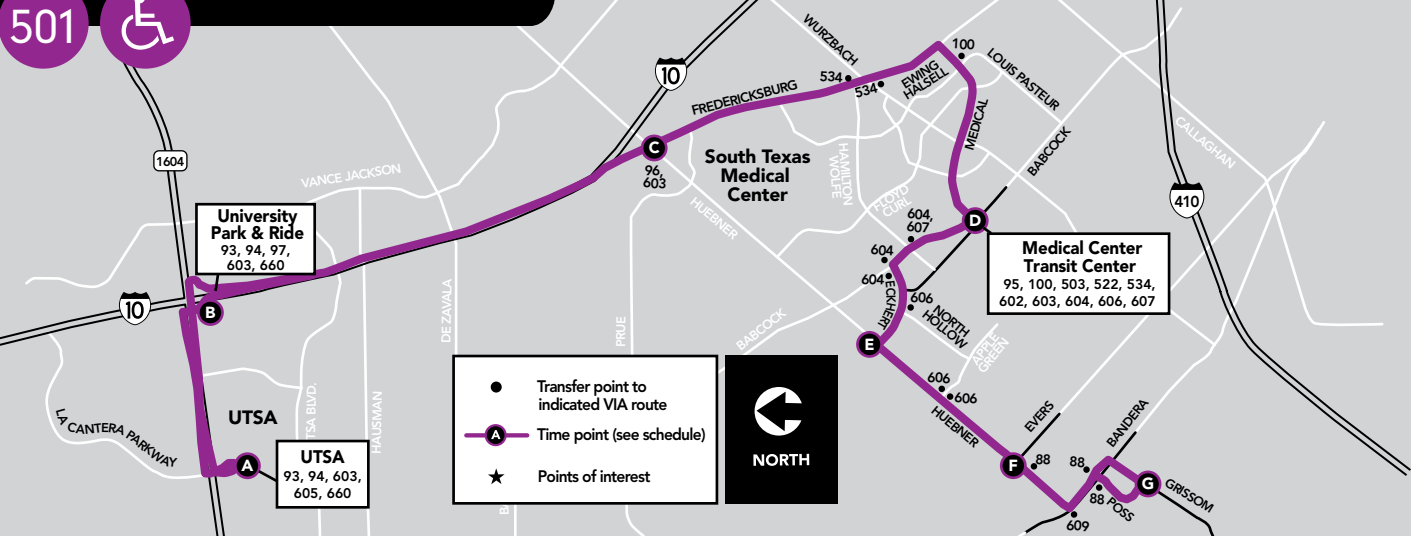

501

MONDAY - FRIDAY

SOUTHBOUND: TRAVELS FROM A → G

A	B	C	D	E	F	G
UTSA	University Park & Ride	Huebner & Fredericksburg Road	Medical Center Transit Center	Eckhart & Huebner	Huebner & Evers	Poss & Grissom
AM						
FG 5:07	5:10	5:17	5:34	5:40	5:43	5:48
5:43	5:46	5:53	6:10	6:16	6:19	6:24
6:11	6:14	6:21	6:38	6:46	6:49	6:56
6:53	6:57	7:06	7:25	7:33	7:36	7:43
7:29	7:33	7:42	8:01	8:09	8:12	8:19
7:59	8:03	8:12	8:31	8:38	8:41	8:48
8:29	8:33	8:41	9:01	9:08	9:11	9:18
8:59	9:02	9:10	9:30	9:37	9:40	9:47
9:24	9:27	9:35	9:55	10:02	10:05	10:12
9:54	9:57	10:05	10:25	10:32	10:35	10:42
10:24	10:27	10:35	10:55	11:02	11:05	11:12
10:54	10:57	11:05	11:25	11:32	11:35	11:42
11:24	11:27	11:35	11:55	12:02	12:05	12:12
11:54	11:57	12:05	12:25	12:32	12:35	12:42
PM						
12:24	12:27	12:35	12:55	1:02	1:05	1:12
12:54	12:57	1:05	1:25	1:32	1:35	1:42
1:24	1:27	1:35	1:55	2:02	2:05	2:12
1:54	1:57	2:05	2:25	2:32	2:35	2:42
2:24	2:27	2:35	2:55	3:02	3:05	3:14
2:54	2:57	3:05	3:27	3:36	3:39	3:48
3:23	3:27	3:37	3:59	4:08	4:11	4:20
3:56	4:00	4:10	4:32	4:41	4:44	4:53
4:26	4:30	4:40	5:02	5:11	5:14	5:23
4:56	5:00	5:10	5:32	5:41	5:44	5:53
5:26	5:30	5:40	6:02	6:10	6:13	6:20
5:56	6:00	6:09	6:28	6:36	6:39	6:46
6:30	6:34	6:43	7:02	7:10	7:13	7:20
7:00	7:04	7:13	7:32	7:40	7:43	7:50
7:30	7:34	7:43	8:02	8:10	8:13	8:20
8:00	8:04	8:13	8:32	8:38	8:41	8:46
8:30	8:33	8:41	8:57	9:03	9:06	9:11
9:15	9:18	9:26	9:42	9:48	9:51	9:56
9:45	9:48	9:56	10:12	10:18	10:21	10:26
10:15	10:18	10:26	10:42	10:48	10:51	10:56
(1) 10:45	10:48	10:56	TG 11:07			
(1) 11:15	11:18	11:26	TG 11:36			