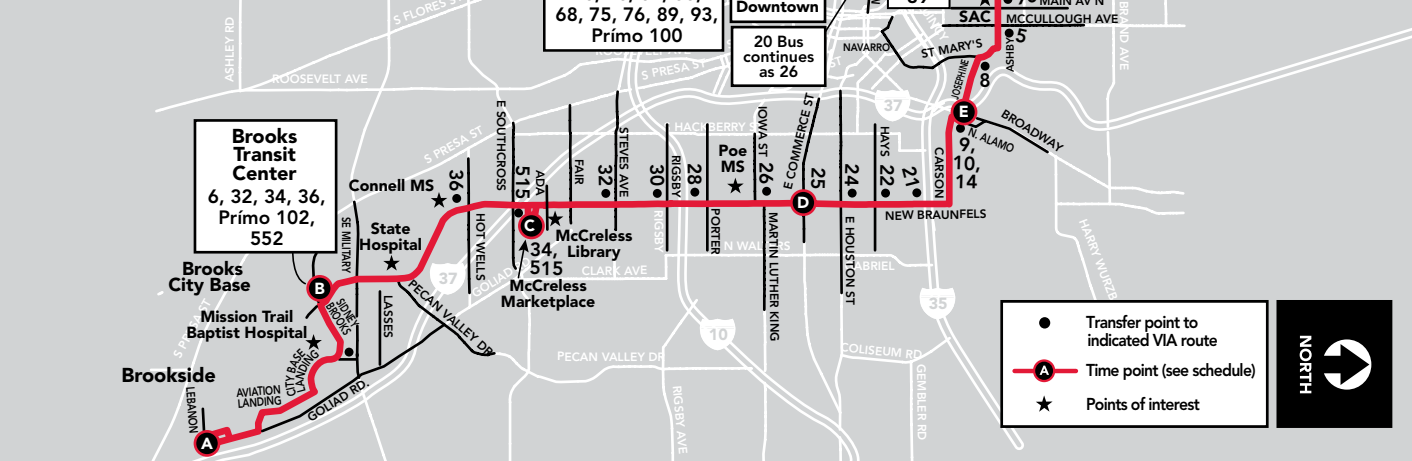

20 **20 Bus continues as 26**

MONDAY - FRIDAY

NORTHBOUND: TRAVELS FROM A → G