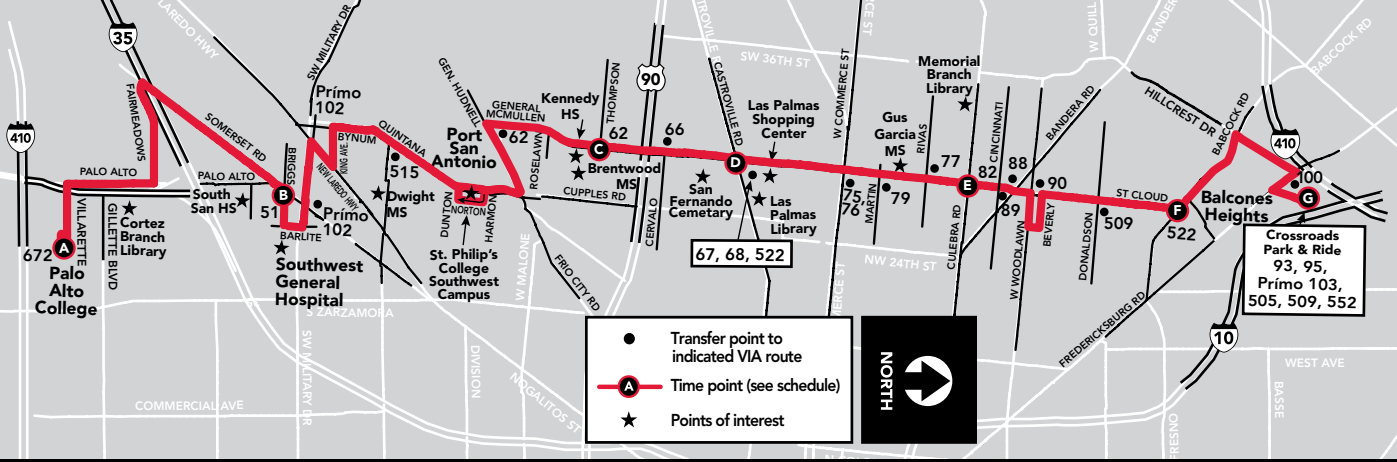

524

MONDAY - FRIDAY

NORTHBOUND: TRAVELS FROM A → G

A	B	C	D	E	F	G
Palo Alto College	Briggs & Somerset	General McMullen & Thompson	General McMullen & Castroville	General McMullen & Culebra	Babcock & St. Cloud	Crossroads Park & Ride
AM						
FG 5:10	5:22	5:36	5:40	5:47	5:54	6:03
FG 5:35	5:47	6:01	6:05	6:12	6:19	6:28
FG 5:55	6:07	6:21	6:25	6:32	6:39	6:48
6:18	6:30	6:44	6:48	6:55	7:02	7:11
6:33	6:45	6:59	7:03	7:10	7:17	7:26
FG 6:48	7:00	7:14	7:18	7:25	7:32	7:41
7:03	7:15	7:29	7:33	7:40	7:47	7:56
7:18	7:30	7:44	7:48	7:55	8:02	8:11
7:32	7:44	7:58	8:02	8:09	8:17	8:26
7:47	7:59	8:13	8:17	8:24	8:32	8:41
8:00	8:13	8:28	8:32	8:39	8:47	8:56
8:15	8:28	8:43	8:47	8:54	9:02	9:11
8:30	8:43	8:58	9:02	9:09	9:17	9:26
8:45	8:58	9:13	9:17	9:24	9:32	9:41
9:00	9:13	9:28	9:32	9:39	9:47	9:56
9:15	9:28	9:43	9:47	9:54	10:02	10:11
9:30	9:43	9:58	10:02	10:09	10:17	10:26
FG 9:45	9:58	10:13	10:17	10:24	10:32	10:41
10:00	10:13	10:28	10:32	10:39	10:47	10:56
10:15	10:28	10:43	10:47	10:54	11:02	11:11
10:30	10:43	10:58	11:02	11:09	11:17	11:26
10:45	10:58	11:13	11:17	11:24	11:32	11:41
11:00	11:13	11:28	11:32	11:39	11:47	11:56
11:15	11:28	11:43	11:47	11:54	12:02	12:11
11:30	11:43	11:58	12:02	12:10	12:18	12:27
11:44	11:57	12:12	12:16	12:24	12:32	12:41
11:59	12:12	12:27	12:31	12:39	12:47	12:56
PM						
12:14	12:27	12:42	12:46	12:54	1:02	1:11
12:29	12:42	12:57	1:01	1:09	1:17	1:26
12:44	12:57	1:12	1:16	1:24	1:32	1:41
12:59	1:12	1:27	1:31	1:39	1:47	1:56
1:14	1:27	1:42	1:46	1:54	2:02	2:11
1:29	1:42	1:57	2:01	2:09	2:17	2:26
1:44	1:57	2:12	2:16	2:24	2:32	2:41
1:59	2:12	2:27	2:31	2:39	2:47	2:56
2:14	2:27	2:42	2:46	2:54	3:02	3:11
2:29	2:42	2:57	3:01	3:09	3:17	3:26
2:44	2:57	3:12	3:16	3:24	3:32	3:41
2:59	3:12	3:27	3:31	3:39	3:47	3:56
3:14	3:27	3:42	3:46	3:54	4:02	4:11
3:29	3:42	3:57	4:01	4:09	4:17	4:26
3:44	3:57	4:12	4:16	4:24	4:32	4:41
3:59	4:12	4:27	4:31	4:39	4:47	4:56
4:13	4:27	4:42	4:46	4:54	5:02	5:11
4:28	4:42	4:57	5:01	5:09	5:17	5:26
4:43	4:57	5:12	5:16	5:24	5:32	5:41
4:58	5:12	5:27	5:31	5:39	5:47	5:56
5:13	5:27	5:42	5:46	5:54	6:02	TG 6:11
5:28	5:42	5:57	6:01	6:09	6:17	6:26
5:43	5:57	6:12	6:16	6:24	6:32	TG 6:41
5:58	6:12	6:27	6:31	6:39	6:47	6:56
6:25	6:39	6:54	6:58	7:06	7:14	TG 7:23
6:55	7:09	7:24	7:28	7:35	7:43	7:52
7:45	7:58	8:13	8:17	8:24	8:32	8:41
8:45	8:58	9:13	9:16	9:23	9:30	TG 9:39
9:55	TG 10:08					

SOUTHBOUND: TRAVELS FROM G → A