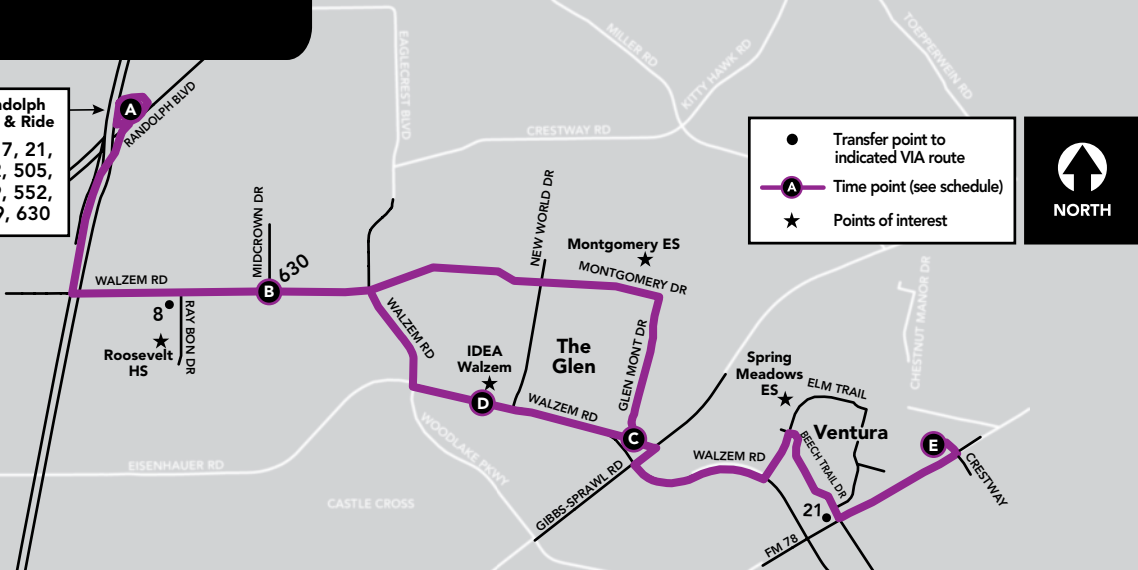

Randolph Park & Ride
8, 17, 21, 502, 505, 509, 552, 629, 630

● Transfer point to indicated VIA route
 ● Time point (see schedule)
 ★ Points of interest

MONDAY - FRIDAY

EASTBOUND: TRAVELS FROM A → E

A	B	C	D	E
Randolph Blvd. Park & Ride	Walzem Rd. & Midcrown	Glen Mont & Walzem Rd.	Walzem & IDEA Walzem	FM 78 & Crestway

WESTBOUND: TRAVELS FROM E → A

E	D	C	B	A
FM 78 & Crestway	Walzem & IDEA Walzem	Glen Mont & Walzem Rd.	Walzem Rd. & Midcrown	Randolph Blvd. Park & Ride

AM	B	C	D	E
FG 4:55	5:01	5:09		5:20
5:55	6:01	6:10		6:21
6:25	6:31	6:40		6:51
FG 6:50 (3)	6:56	7:05	7:08	
6:55	7:01	7:10		7:21
7:20 (3)	7:26	7:35	7:38	
7:25	7:31	7:40		7:51
7:55	8:01	8:10		8:21
8:25	8:31	8:40		8:51
8:55	9:01	9:11		9:23
9:25	9:31	9:41		9:53
9:55	10:01	10:11		10:23
10:25	10:31	10:41		10:53
10:55	11:01	11:11		11:23
11:25	11:31	11:41		11:53
11:55	12:01	12:11		12:23
PM	B	C	D	E
12:25	12:32	12:42		12:54
12:55	1:02	1:12		1:24
1:25	1:32	1:42		1:54
1:55	2:02	2:12		2:24
2:25	2:32	2:42		2:54
2:55	3:02	3:13		3:25
3:25	3:33	3:44		3:56
FG 3:35 (3)	3:42	3:53	3:56	
3:55	4:03	4:14		4:26
4:10 (3)	4:17	4:28	4:31	
4:25	4:33	4:44		4:56
4:55	5:03	5:14		5:26
5:25	5:33	5:44		5:56
5:55	6:03	6:14		6:26
6:25	6:32	6:43		6:55
6:55	7:02	7:13		7:25
7:25	7:32	7:43		7:55
7:55	8:02	8:13		TG 8:25
8:25	8:31	8:42		8:54
9:25	9:31	9:42		TG 9:54

- 1 - This trip will continue as Route 630 at Randolph Park & Ride
- 2 - This trip will continue as Route 629 at Randolph Park & Ride
- 3 - This trip services The Glen and IDEA Walzem
- FG & TG - From or to VIA garage at 1021 San Pedro

SUNDAY

EASTBOUND: TRAVELS FROM A → E

A Randolph Blvd. Park & Ride	B Walzem Rd. & Midcrown	C Glen Mont & Walzem Rd.	E FM 78 & Crestway
--	-----------------------------------	------------------------------------	------------------------------