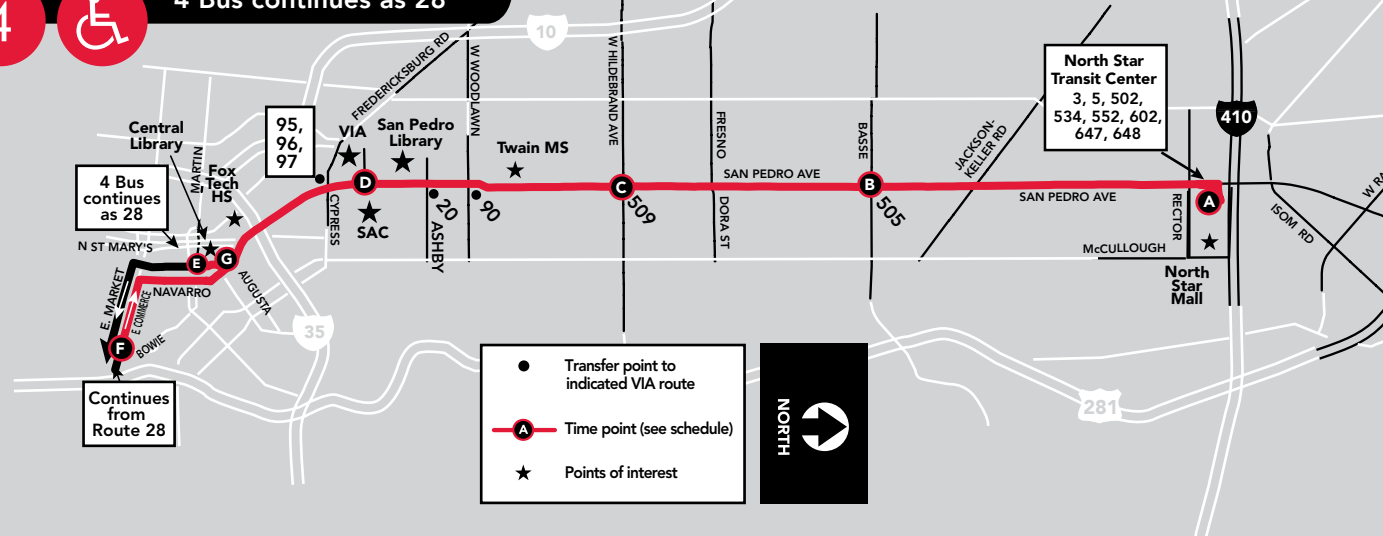

4

4 Bus continues as 28

MONDAY - FRIDAY

SOUTHBOUND: TRAVELS FROM A → E

A	B	C	D	E
North Star Transit Center	San Pedro & Basse	San Pedro & Hildebrand	San Pedro & Myrtle	St. Mary's & Martin

AM	B	C	D	E
FG 4:41	4:46	4:50	4:54	5:01
FG 5:19	5:24	5:28	5:32	5:39
5:42	5:47	5:51	5:55	6:02
6:05	6:10	6:14	6:18	6:25
FG 6:26	6:31	6:35	6:39	6:46
6:46	6:51	6:55	6:59	7:07
7:03	7:09	7:13	7:19	7:27
7:23	7:29	7:33	7:39	7:47
7:43	7:49	7:53	7:59	8:07
8:03	8:09	8:13	8:19	8:27
8:24	8:30	8:35	8:40	8:48
8:43	8:50	8:55	9:00	9:08
9:03	9:10	9:15	9:20	9:28
9:26	9:33	9:38	9:43	9:51
9:46	9:53	9:58	10:03	10:11
10:06	10:13	10:18	10:23	10:31
10:26	10:33	10:38	10:43	10:51
10:46	10:53	10:58	11:03	11:11
11:06	11:13	11:18	11:23	11:31
11:28	11:35	11:40	11:45	11:54
11:48	11:55	12:00	12:05	12:14
PM	B	C	D	E
12:08	12:15	12:20	12:25	12:34
12:28	12:35	12:40	12:45	12:54
12:51	12:58	1:03	1:09	1:18
1:10	1:17	1:23	1:29	1:38
1:30	1:37	1:43	1:49	1:58
1:50	1:57	2:03	2:09	2:18
2:10	2:17	2:23	2:29	2:38
2:30	2:37	2:43	2:49	2:58
2:55	3:02	3:08	3:14	3:23
3:15	3:22	3:28	3:34	3:43
3:38	3:46	3:52	3:58	4:07
3:58	4:06	4:12	4:18	4:27
4:18	4:26	4:32	4:38	4:47
4:43	4:51	4:57	5:03	5:12
5:03	5:11	5:17	5:23	5:32
5:26	5:34	5:40	5:46	5:55
5:50	5:58	6:04	6:09	6:17
6:12	6:19	6:25	6:30	6:38
6:32	6:39	6:45	6:50	6:58
6:52	6:59	7:05	7:10	7:18
7:12	7:19	7:25	7:30	7:38
7:37	7:44	7:50	7:55	8:03
8:02	8:09	8:15	8:20	8:28
9:00	9:07	9:12	9:16	9:23
9:55	10:02	10:07	10:11	TG 10:18

FG & TG - From or to VIA garage at 1021 San Pedro.

L - Indicates routes that are modified for "lineup". Every night at 10:30 p.m., 11:30 p.m. and 12:30 a.m., buses from many routes line up together downtown to give riders a last chance to transfer before they make final runs and return to the garage.

For lineup, route 4 is served by route 204 SAN PEDRO / MCCULLOUGH 4-5 LU. Route 204 lines up on Navarro St. south side of E. Martin St., leaves downtown on route 4, and returns downtown on route 5. Refer to VIA's Downtown Lineup Guide for details.