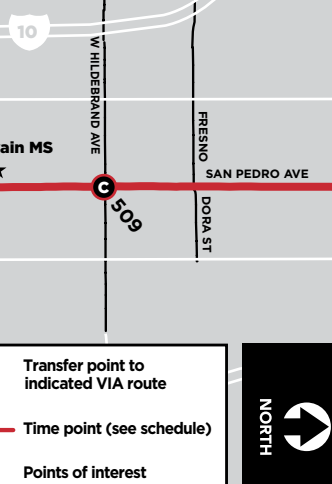

4

4 Bus continues as 28

North Star Transit Center
3, 5, 502,
534, 552, 602,
647, 648

- Transfer point to indicated VIA route
- A — Time point (see schedule)
- ★ Points of interest

MONDAY - FRIDAY
SOUTHBOUND: TRAVELS A → E

1 - This trip goes to downtown only.

FG & TG - From or to VIA garage at 1021 San Pedro.

L - Indicates routes that are modified for "lineup". Every night at 10:30 p.m., 11:30 p.m. and 12:30 a.m., buses from many routes line up together downtown to give riders a last chance to transfer before they make final runs and return to the garage.

For lineup, route 4 is served by route 204 SAN PEDRO / MCCULLOUGH 4-5 LU. Route 204 lines up on Navarro St. south side of E. Martin St., leaves downtown on route 4, and returns downtown on route 5. Refer to VIA's Downtown Lineup Guide for details.