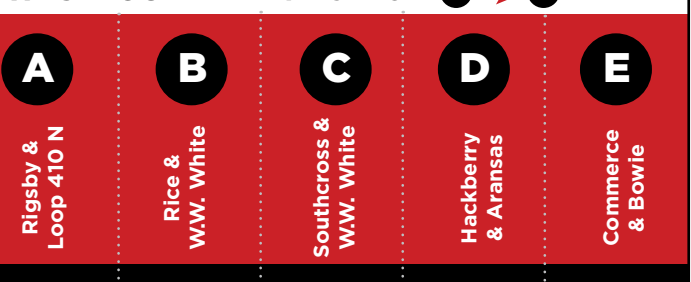

MONDAY - FRIDAY

AM	A Rigsby & Loop 410 N	B Rice & WW White	C Southcross & WW White	D Hackberry & Aransas	E Commerce & Bowie
FG 4:25			4:32	4:53	5:00
FG 4:59	5:04			5:22	5:30
FG 5:25			5:32	5:53	6:00
5:49	5:54			6:12	6:20
FG 6:02			6:09	6:30	6:37
6:26	6:31			6:49	6:57
FG 6:38			6:45	7:06	7:14
7:02	7:07			7:26	7:34
7:15			7:23	7:46	7:54
7:42	7:47			8:06	8:14
7:55			8:03	8:26	8:34
8:22	8:27			8:46	8:54
8:36			8:44	9:07	9:14
9:02	9:07			9:26	9:34
9:17			9:25	9:47	9:54
9:42	9:47			10:06	10:14
9:59			10:07	10:29	10:36
10:24	10:29			10:48	10:56
10:37			10:45	11:07	11:14
11:02	11:07			11:26	11:34
11:17			11:25	11:47	11:54
11:42	11:47			12:06	12:14
11:57			12:05	12:27	12:34
PM	A	B	C	D	E
12:22		12:27		12:46	12:54
12:37	12:42		12:45	1:07	1:14
1:01	1:06			1:25	1:34
1:16			1:24	1:46	1:54
1:41	1:46			2:05	2:14
1:55			2:04	2:26	2:34
2:21	2:26			2:45	2:54
2:35			2:44	3:06	3:14
3:00	3:05			3:25	3:34
3:15			3:24	3:46	3:54
3:40	3:45			4:05	4:14
3:55			4:04	4:26	4:34
4:20	4:25			4:45	4:54
4:36			4:45	5:07	5:14
5:03	5:08			5:28	5:37
5:19			5:28	5:50	5:57
5:45	5:50			6:09	6:17
5:58			6:07	6:29	6:36
6:24	6:29			6:48	6:56
6:39			6:48	7:10	7:16
7:20	7:25			7:44	7:52
7:55			8:03	8:25	8:31
8:31	8:36			8:55	9:03
8:56			9:04	9:26	9:32
9:25 (1)	9:30			9:49	9:57
9:51			9:59	10:21	TG 10:27
			L 10:56	11:14	11:20
			L 11:56	12:14	12:20
			L 12:56	1:14	TG 1:20
			L 12:56	1:14	TG 1:20

AM	F St. Mary's & Martin	D Hackberry & Aransas	C Southcross & WW White	B Rice & WW White	A Rigsby & Loop 410 N
5:00			5:31		5:40
5:40	5:45			6:07	6:15
6:05	6:10		6:36		6:45
6:25	6:30			6:52	7:00
6:45	6:50		7:16		7:26
7:05	7:10			7:37	7:45
7:25	7:30		8:00		8:10
7:45	7:50		8:00	8:17	8:25
8:05	8:10		8:40		8:50
8:25	8:30			8:57	9:05
8:45	8:50		9:19		9:29
9:05	9:10			9:36	9:44
9:25	9:30		9:59		10:09
9:45	9:50			10:16	10:24
10:05	10:10		10:39		10:49
10:25	10:30			10:56	11:04
10:45	10:50		11:19		11:29
11:05	11:10			11:36	11:44
11:25	11:30		12:01		12:11
11:40	11:45			12:13	12:21
11:56	12:01		12:33		12:43
PM	F	D	C	B	A
12:16				12:49	12:57
12:36	12:41		1:13		1:23
12:56	1:01			1:29	1:37
1:16	1:21		1:53		2:03
1:36	1:41			2:09	2:17
1:56	2:01		2:33		2:44
2:16	2:21			2:49	2:57
2:36	2:41		3:14		3:25
2:56	3:01			3:30	3:38
3:16	3:21		3:54		4:05
3:36	3:41			4:10	4:19
3:58	4:03		4:36		4:48
4:18	4:23			4:53	5:02
4:38	4:43		5:18		5:30
4:58	5:03			5:33	5:42
5:18	5:23		5:58		6:10
5:38	5:43			6:12	6:20
5:58	6:03		6:37		TG 6:48
6:16	6:21			6:47	6:55
6:33	6:38		7:09		TG 7:20
6:53	6:58			7:24	7:32
7:23	7:28		7:59		8:10
7:53	7:58			8:24	8:32
8:18	8:23		8:54		9:05
9:06	9:11			9:37	9:45
9:36	9:41		10:11		TG 10:19

1- Goes to downtown only.

L - Indicates routes that are modified for "lineup". Every night at 10:30 p.m., 11:30 p.m. and 12:30 a.m., buses from many routes line up together downtown to give riders a last chance to transfer before they make final runs and return to the garage.

For lineup, route 28 is served by route 230 RIGSBY / PORTER 30-28 LU. Route 230 lines up on Navarro St. south side of E. Pecan St., leaves downtown on route 30, and returns downtown on route 28. Refer to VIA's lineup brochure for details.

FG & TG - From or to VIA garage at 1021 San Pedro.

RIDER NOTES