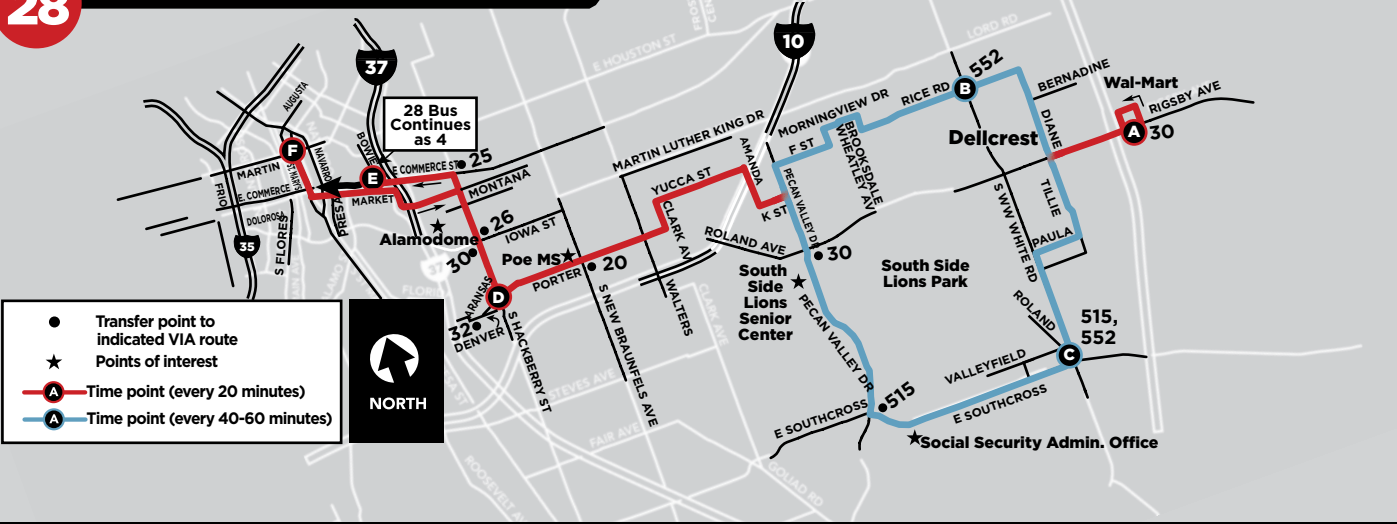

28 Bus continues as 4