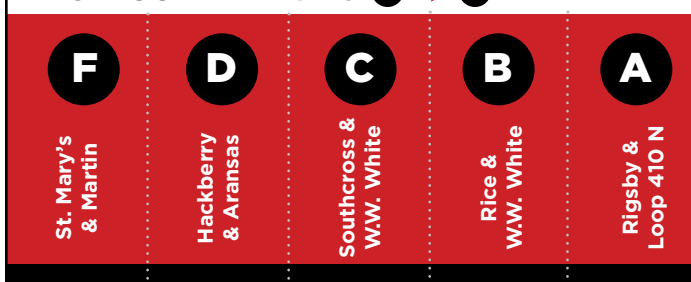

MONDAY - FRIDAY

AM	A Rigsby & Loop 410 N	B Rice & WW White	C Southcross & WW White	D Hackberry & Aransas	E Commerce & Bowie
FG 4:25			4:32	4:53	5:00
FG 4:59	5:04			5:22	5:30
FG 5:25			5:32	5:53	6:00
5:49	5:54			6:12	6:20
FG 6:02			6:09	6:30	6:37
6:26	6:31			6:49	6:57
FG 6:38			6:45	7:06	7:14
7:02	7:07			7:26	7:34
7:15			7:23	7:46	7:54
7:42	7:47			8:06	8:14
7:55			8:03	8:26	8:34
8:22	8:27			8:46	8:54
8:36			8:44	9:07	9:14
9:02	9:07			9:26	9:34
9:17			9:25	9:47	9:54
9:42	9:47			10:06	10:14
9:59			10:07	10:29	10:36
10:24	10:29			10:48	10:56
10:37			10:45	11:07	11:14
11:02	11:07			11:26	11:34
11:17			11:25	11:47	11:54
11:42	11:47			12:06	12:14
11:57			12:05	12:27	12:34
PM	A	B	C	D	E
12:22		12:27		12:46	12:54
12:37	12:42		12:45	1:07	1:14
1:01	1:06			1:25	1:34
1:16			1:24	1:46	1:54
1:41	1:46			2:05	2:14
1:55			2:04	2:26	2:34
2:21	2:26			2:45	2:54
2:35			2:44	3:06	3:14
3:00	3:05			3:25	3:34
3:15			3:24	3:46	3:54
3:40	3:45			4:05	4:14
3:55			4:04	4:26	4:34
4:20	4:25			4:45	4:54
4:36			4:45	5:07	5:14
5:03	5:08			5:28	5:37
5:19			5:28	5:50	5:57
5:45	5:50			6:09	6:17
5:58			6:07	6:29	6:36
6:24	6:29			6:48	6:56
6:39			6:48	7:10	7:16
7:20	7:25			7:44	7:52
7:55			8:03	8:25	8:31
8:31	8:36			8:55	9:03
8:56			9:04	9:26	9:32
9:25 (1)	9:30			9:49	9:57
9:51			9:59	10:21	TG 10:27
			L 10:56	11:14	11:20
			L 11:56	12:14	12:20
			L 12:56	1:14	TG 1:20
			L 12:56	1:14	TG 1:20

AM	F St. Mary's & Martin	D Hackberry & Aransas	C Southcross & WW White	B Rice & WW White	A Rigsby & Loop 410 N
5:00			5:31		5:40
5:40	5:45			6:07	6:15
6:05	6:10		6:36		6:45
6:25	6:30			6:52	7:00
6:45	6:50		7:16		7:26
7:05	7:10			7:37	7:45
7:25	7:30		8:00		8:10
7:45	7:50		8:00	8:17	8:25
8:05	8:10		8:40		8:50
8:25	8:30			8:57	9:05
8:45	8:50		9:19		9:29
9:05	9:10			9:36	9:44
9:25	9:30		9:59		10:09
9:45	9:50			10:16	10:24
10:05	10:10		10:39		10:49
10:25	10:30			10:56	11:04
10:45	10:50		11:19		11:29
11:05	11:10			11:36	11:44
11:25	11:30		12:01		12:11
11:40	11:45			12:13	12:21
11:56	12:01		12:33		12:43
PM	F	D	C	B	A
12:16				12:49	12:57
12:36	12:41		1:13		1:23
12:56	1:01			1:29	1:37
1:16	1:21		1:53		2:03
1:36	1:41			2:09	2:17
1:56	2:01		2:33		2:44
2:16	2:21			2:49	2:57
2:36	2:41		3:14		3:25
2:56	3:01			3:30	3:38
3:16	3:21		3:54		4:05
3:36	3:41			4:10	4:19
3:58	4:03		4:36		4:48
4:18	4:23			4:53	5:02
4:38	4:43		5:18		5:30
4:58	5:03			5:33	5:42
5:18	5:23		5:58		6:10
5:38	5:43			6:12	6:20
5:58	6:03		6:37		TG 6:48
6:16	6:21			6:47	6:55
6:33	6:38		7:09		TG 7:20
6:53	6:58			7:24	7:32
7:23	7:28		7:59		8:10
7:53	7:58			8:24	8:32
8:18	8:23		8:54		9:05
9:06	9:11			9:37	9:45
9:36	9:41		10:11		TG 10:19

1- Goes to downtown only.

L - Indicates routes that are modified for "lineup". Every night at 10:30 p.m., 11:30 p.m. and 12:30 a.m., buses from many routes line up together downtown to give riders a last chance to transfer before they make final runs and return to the garage.

For lineup, route 28 is served by route 230 RIGSBY / PORTER 30-28 LU. Route 230 lines up on Navarro St. south side of E. Pecan St., leaves downtown on route 30, and returns downtown on route 28. Refer to VIA's lineup brochure for details.

FG & TG - From or to VIA garage at 1021 San Pedro.

RIDER NOTES