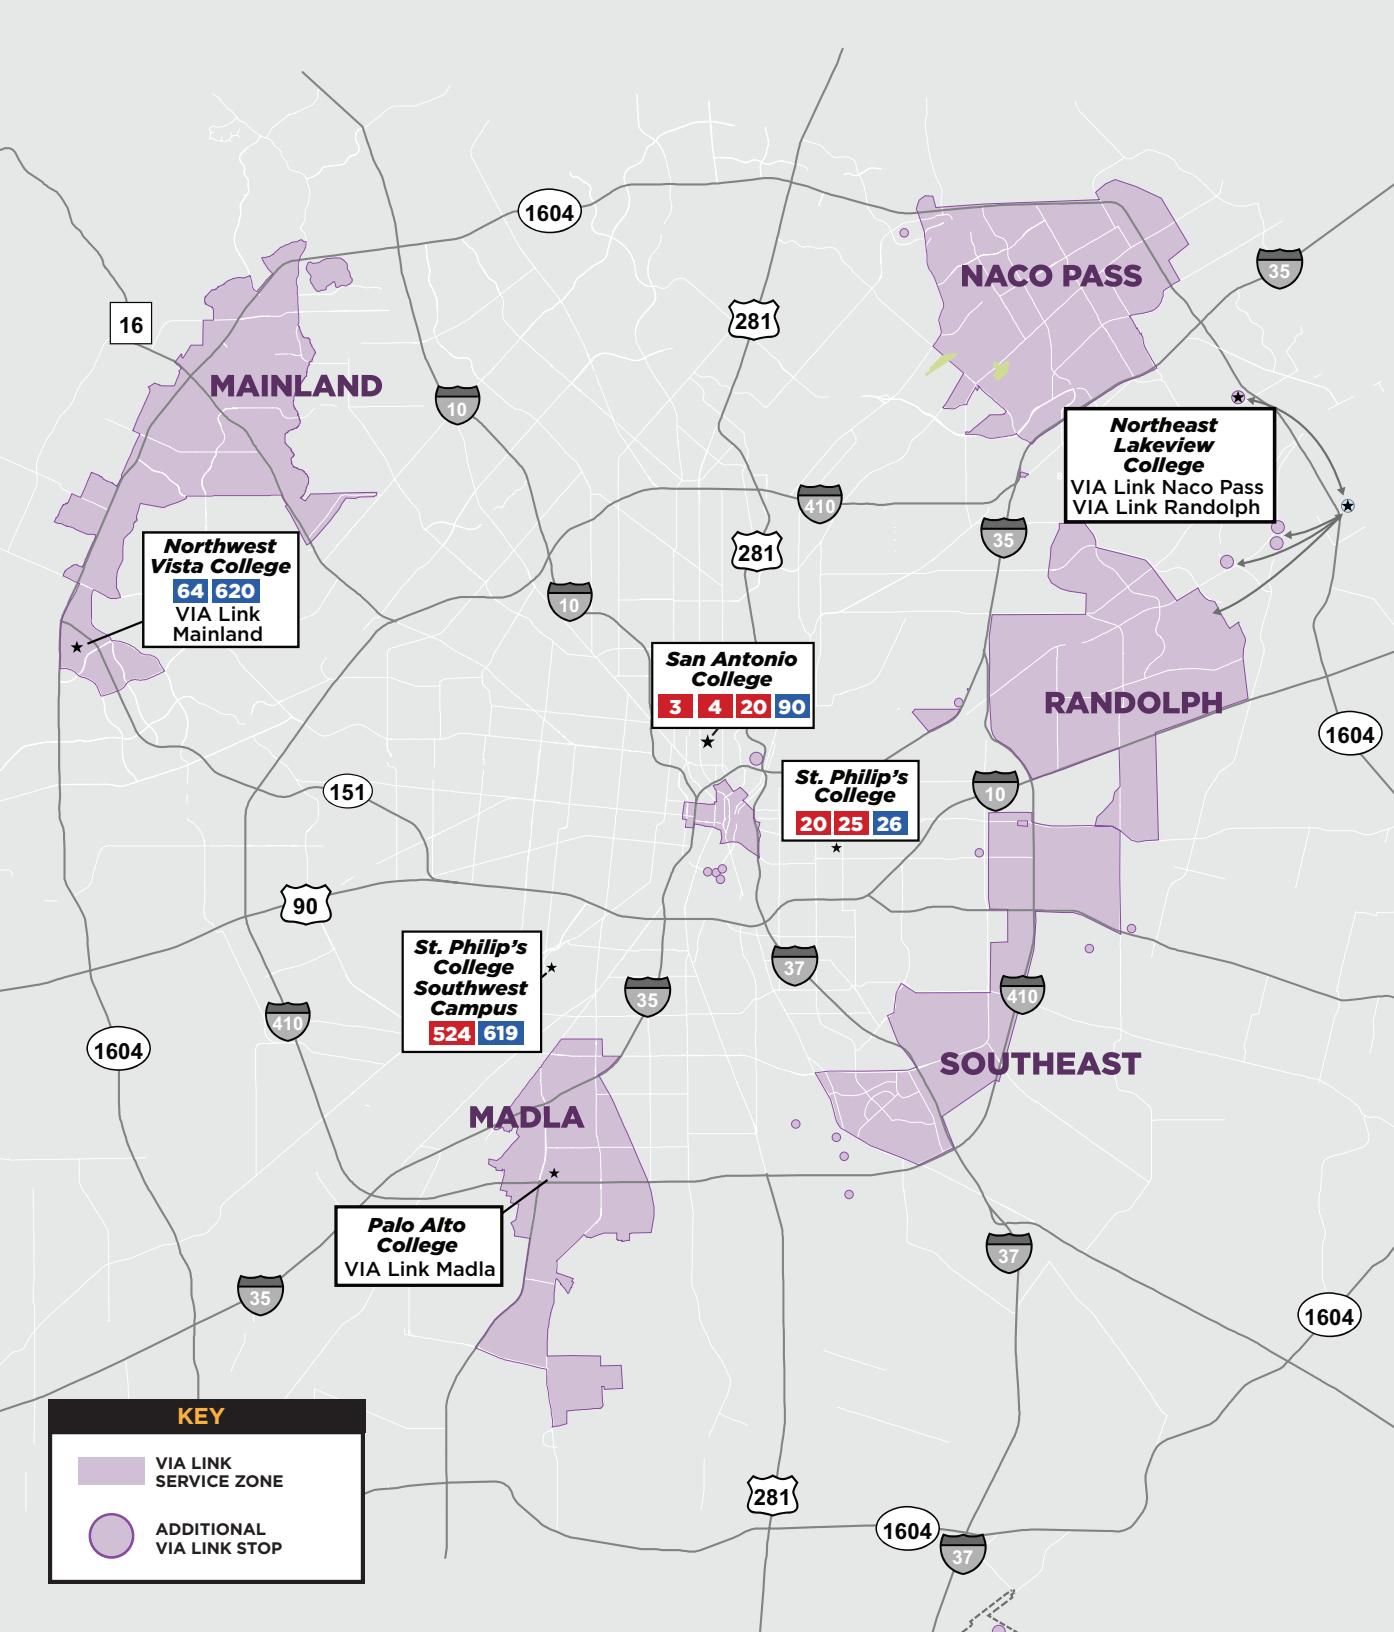

WHICH SERVICE WORKS BEST FOR YOU?

ALAMO COLLEGES DISTRICT
San Antonio College

Bus Service: Routes **3, 4, 20,** and **90** with connections to VIA's citywide transit network.

ALAMO COLLEGES DISTRICT
Palo Alto College

VIA Link Madla

Bus Service: Access routes and VIA's citywide transit network at the nearby Madla Transit Center.

ALAMO COLLEGES DISTRICT
St. Philip's College

Bus Service: Routes **20, 25** and **26** with connections to VIA's citywide transit network.

Southwest Campus

Bus Service: Routes **524** and **619** with connections to VIA's citywide transit network.

ALAMO COLLEGES DISTRICT
Northwest Vista College

Bus Service: Routes **64** and **620** with connections to VIA's citywide transit network

VIA Link Mainland

ALAMO COLLEGES DISTRICT
Northeast Lakeview College

VIA Link Randolph

VIA Link Naco Pass