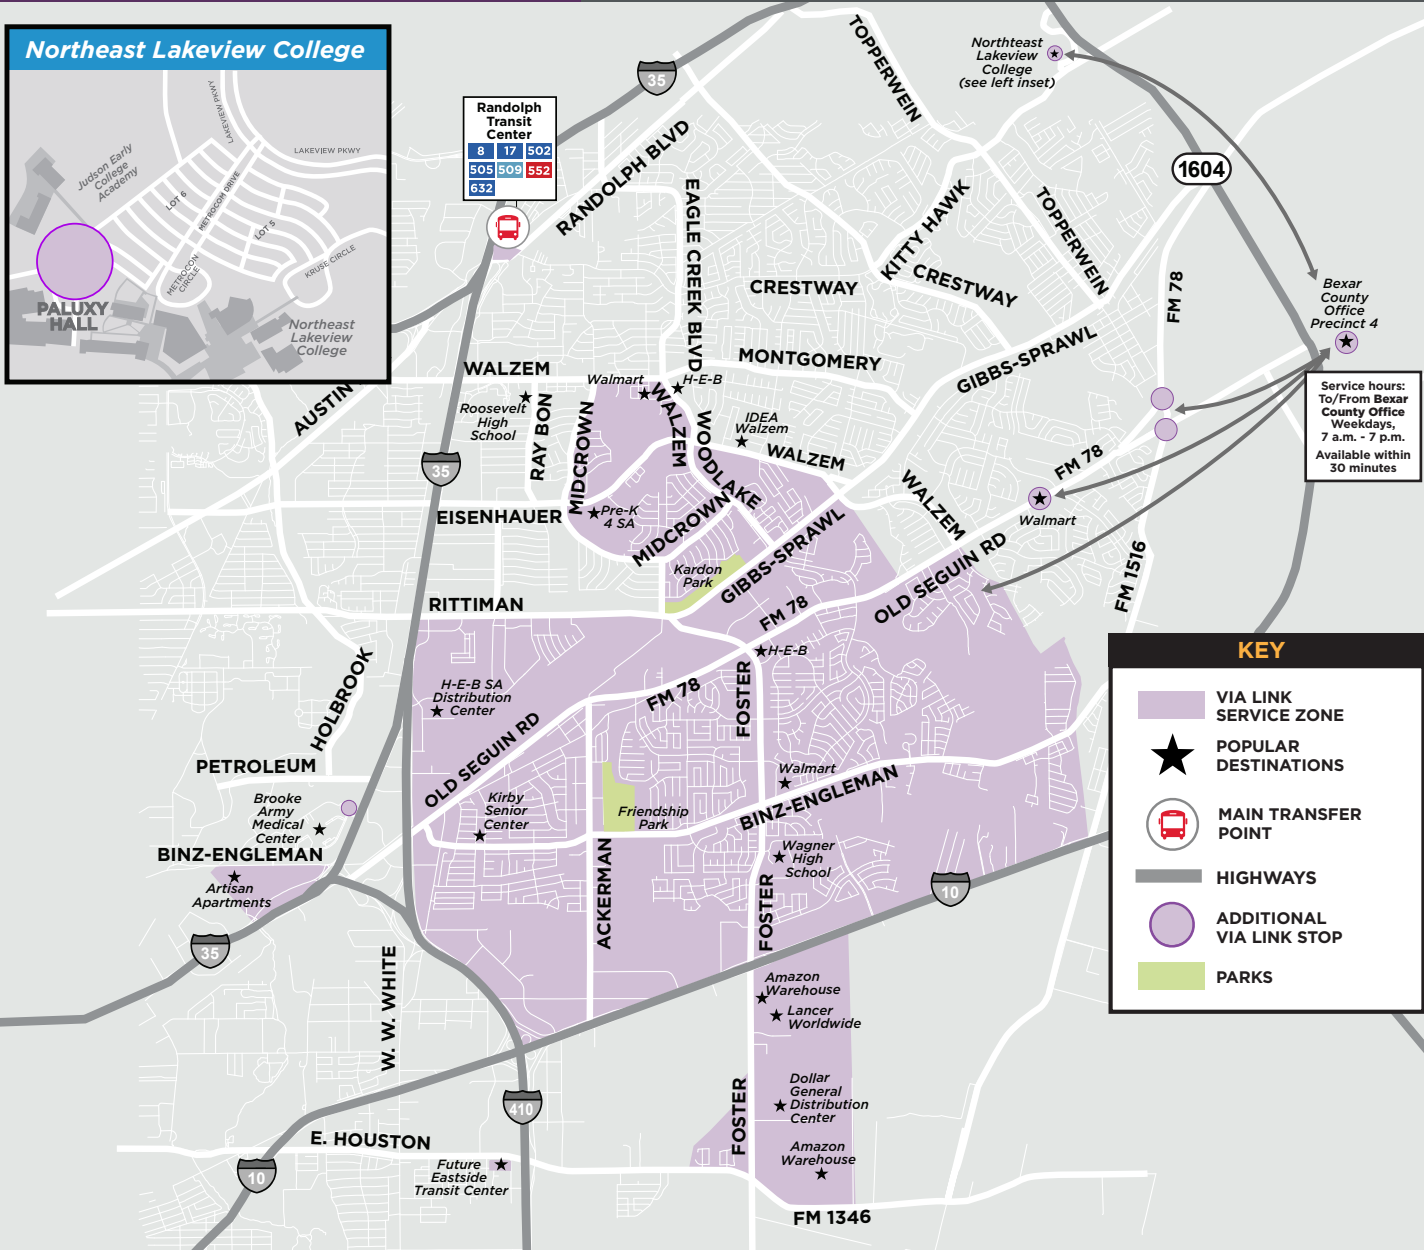

RANDOLPH ZONE

Service Hours

Every day, **5 a.m. - 10 p.m.**
Usually available within 20-30 minutes.

Northeast Lakeview College

Service Hours

To/From **VIA Link Randolph Zone** Weekdays,
5 a.m. - 10 p.m.

To/From **VIA Link Naco Pass Zone** Weekdays,
5 a.m. - 9:30 p.m.

Available within **30 minutes**,
7 a.m. - 4 p.m.

Other times, available within **60 minutes**.

Randolph Transit Center			
8	17	502	
505	509	552	
632			

KEY

- VIA LINK SERVICE ZONE
- POPULAR DESTINATIONS
- MAIN TRANSFER POINT
- HIGHWAYS
- ADDITIONAL VIA LINK STOP
- PARKS