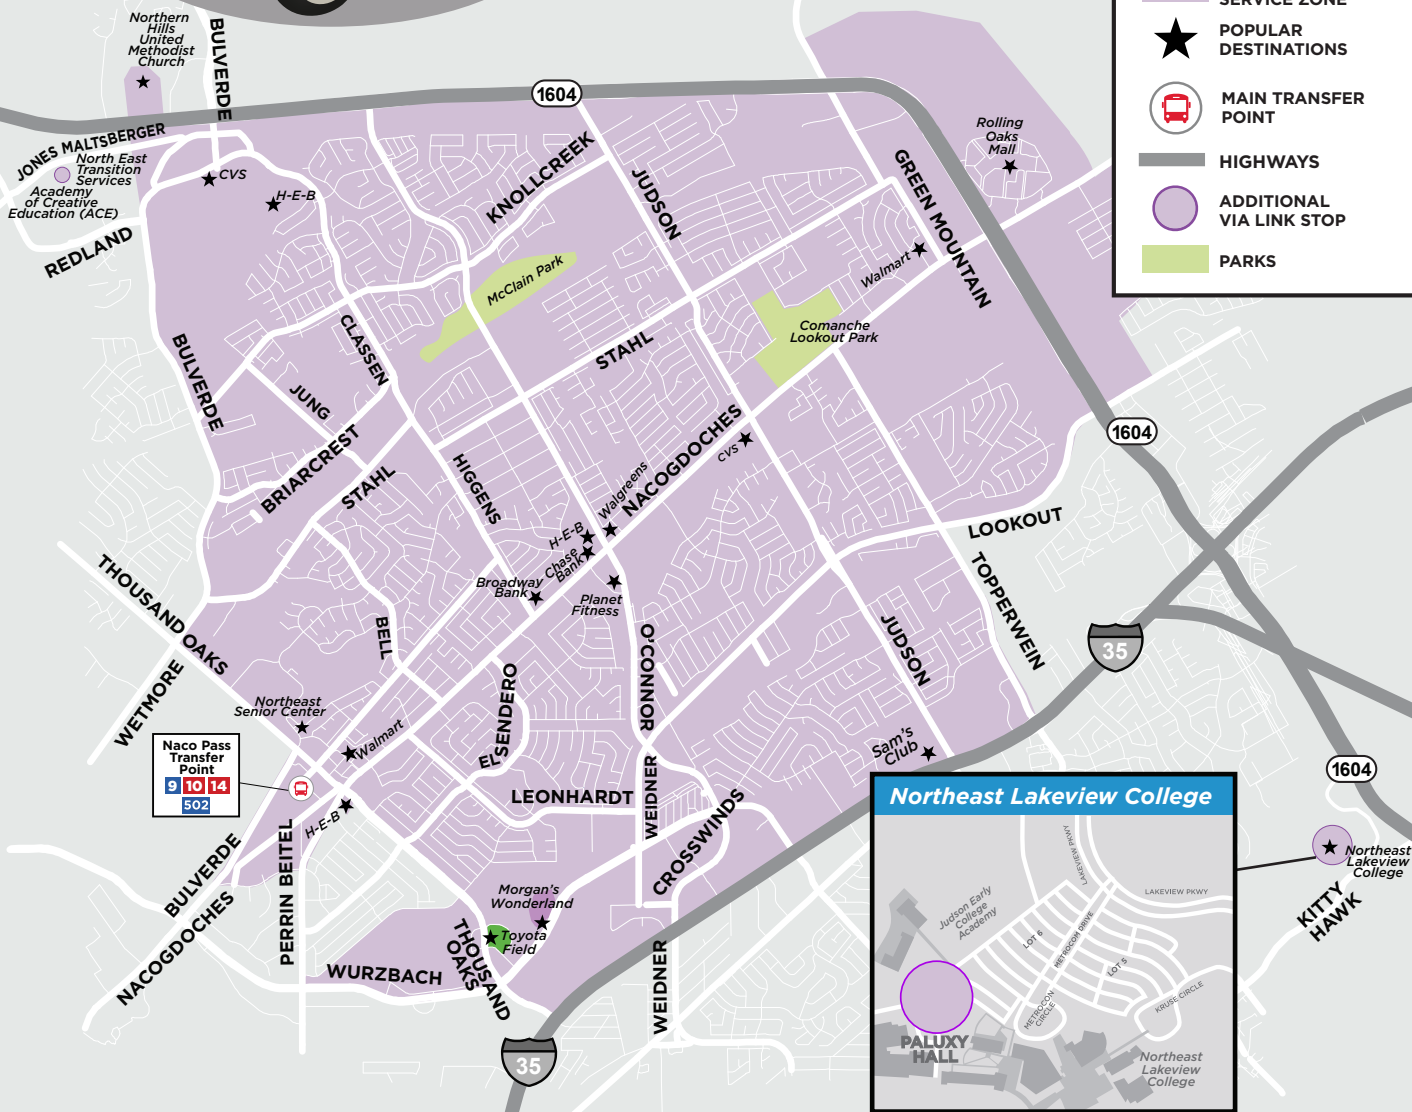

## Service Hours

To/From **VIA Link Naco Pass Zone**  
Weekdays,  
**5 a.m. – 9:30 p.m.**

To/From **VIA Link Randolph Zone**  
Weekdays,  
**5 a.m. – 10 p.m.**

Available within **30 minutes,**  
**7 a.m. – 4 p.m.**

### KEY

-  VIA LINK SERVICE ZONE
-  POPULAR DESTINATIONS
-  MAIN TRANSFER POINT
-  HIGHWAYS
-  ADDITIONAL VIA LINK STOP
-  PARKS